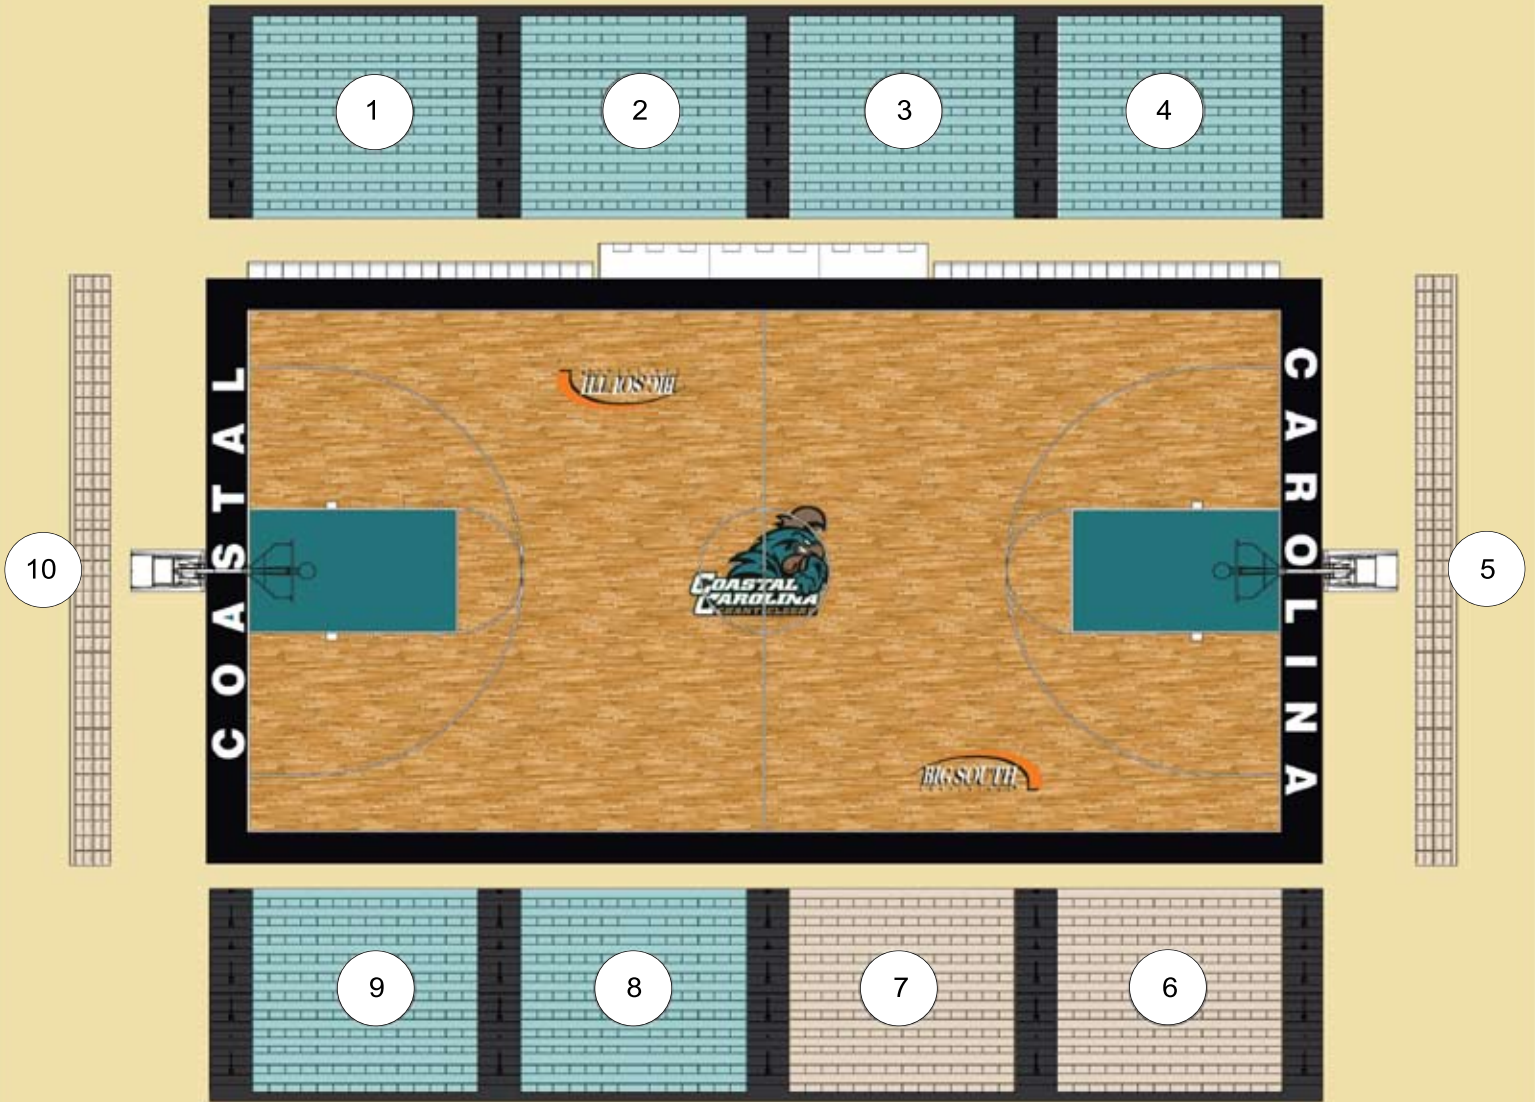

# KIMBEL ARENA

- Teal-\$50
- Bronze-Student