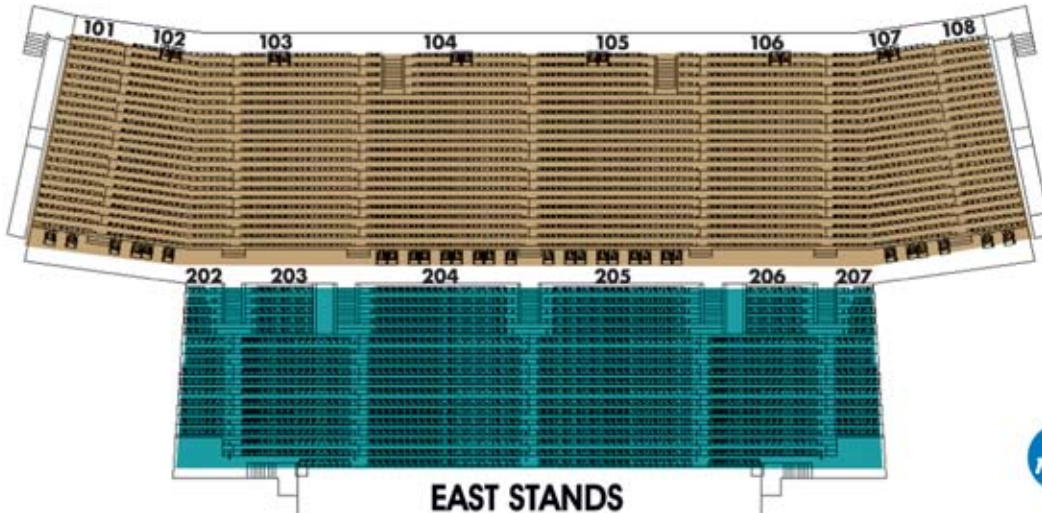

BROOKS STADIUM

WEST STANDS

FAMILY ZONE BLEACHERS

EAST STANDS