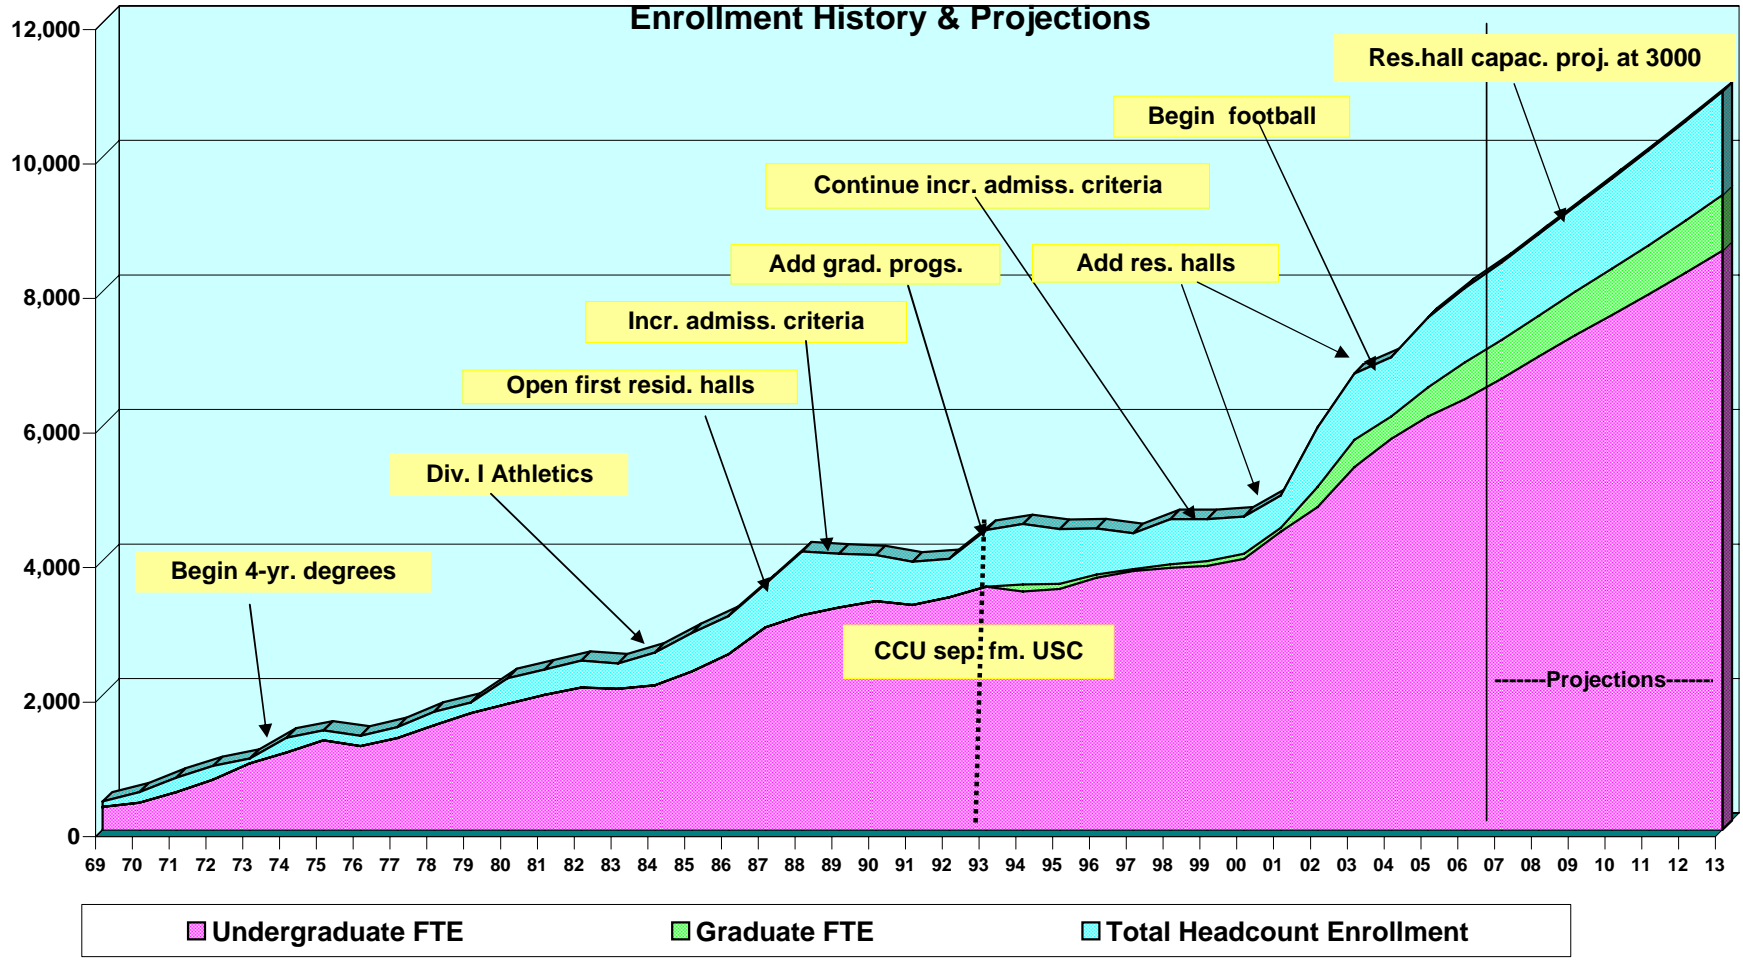

COASTAL CAROLINA UNIVERSITY

Enrollment History & Projections

Over the past decade, Coastal Carolina University has been the fastest growing public university in South Carolina. For Fall 2006, the total enrollment was 8,049, with a full-time equivalent enrollment of 6,944, a 73% and a 69% growth, respectively, since Fall 2000. This growth has been accompanied by increased SAT's and increased high school GPA's.