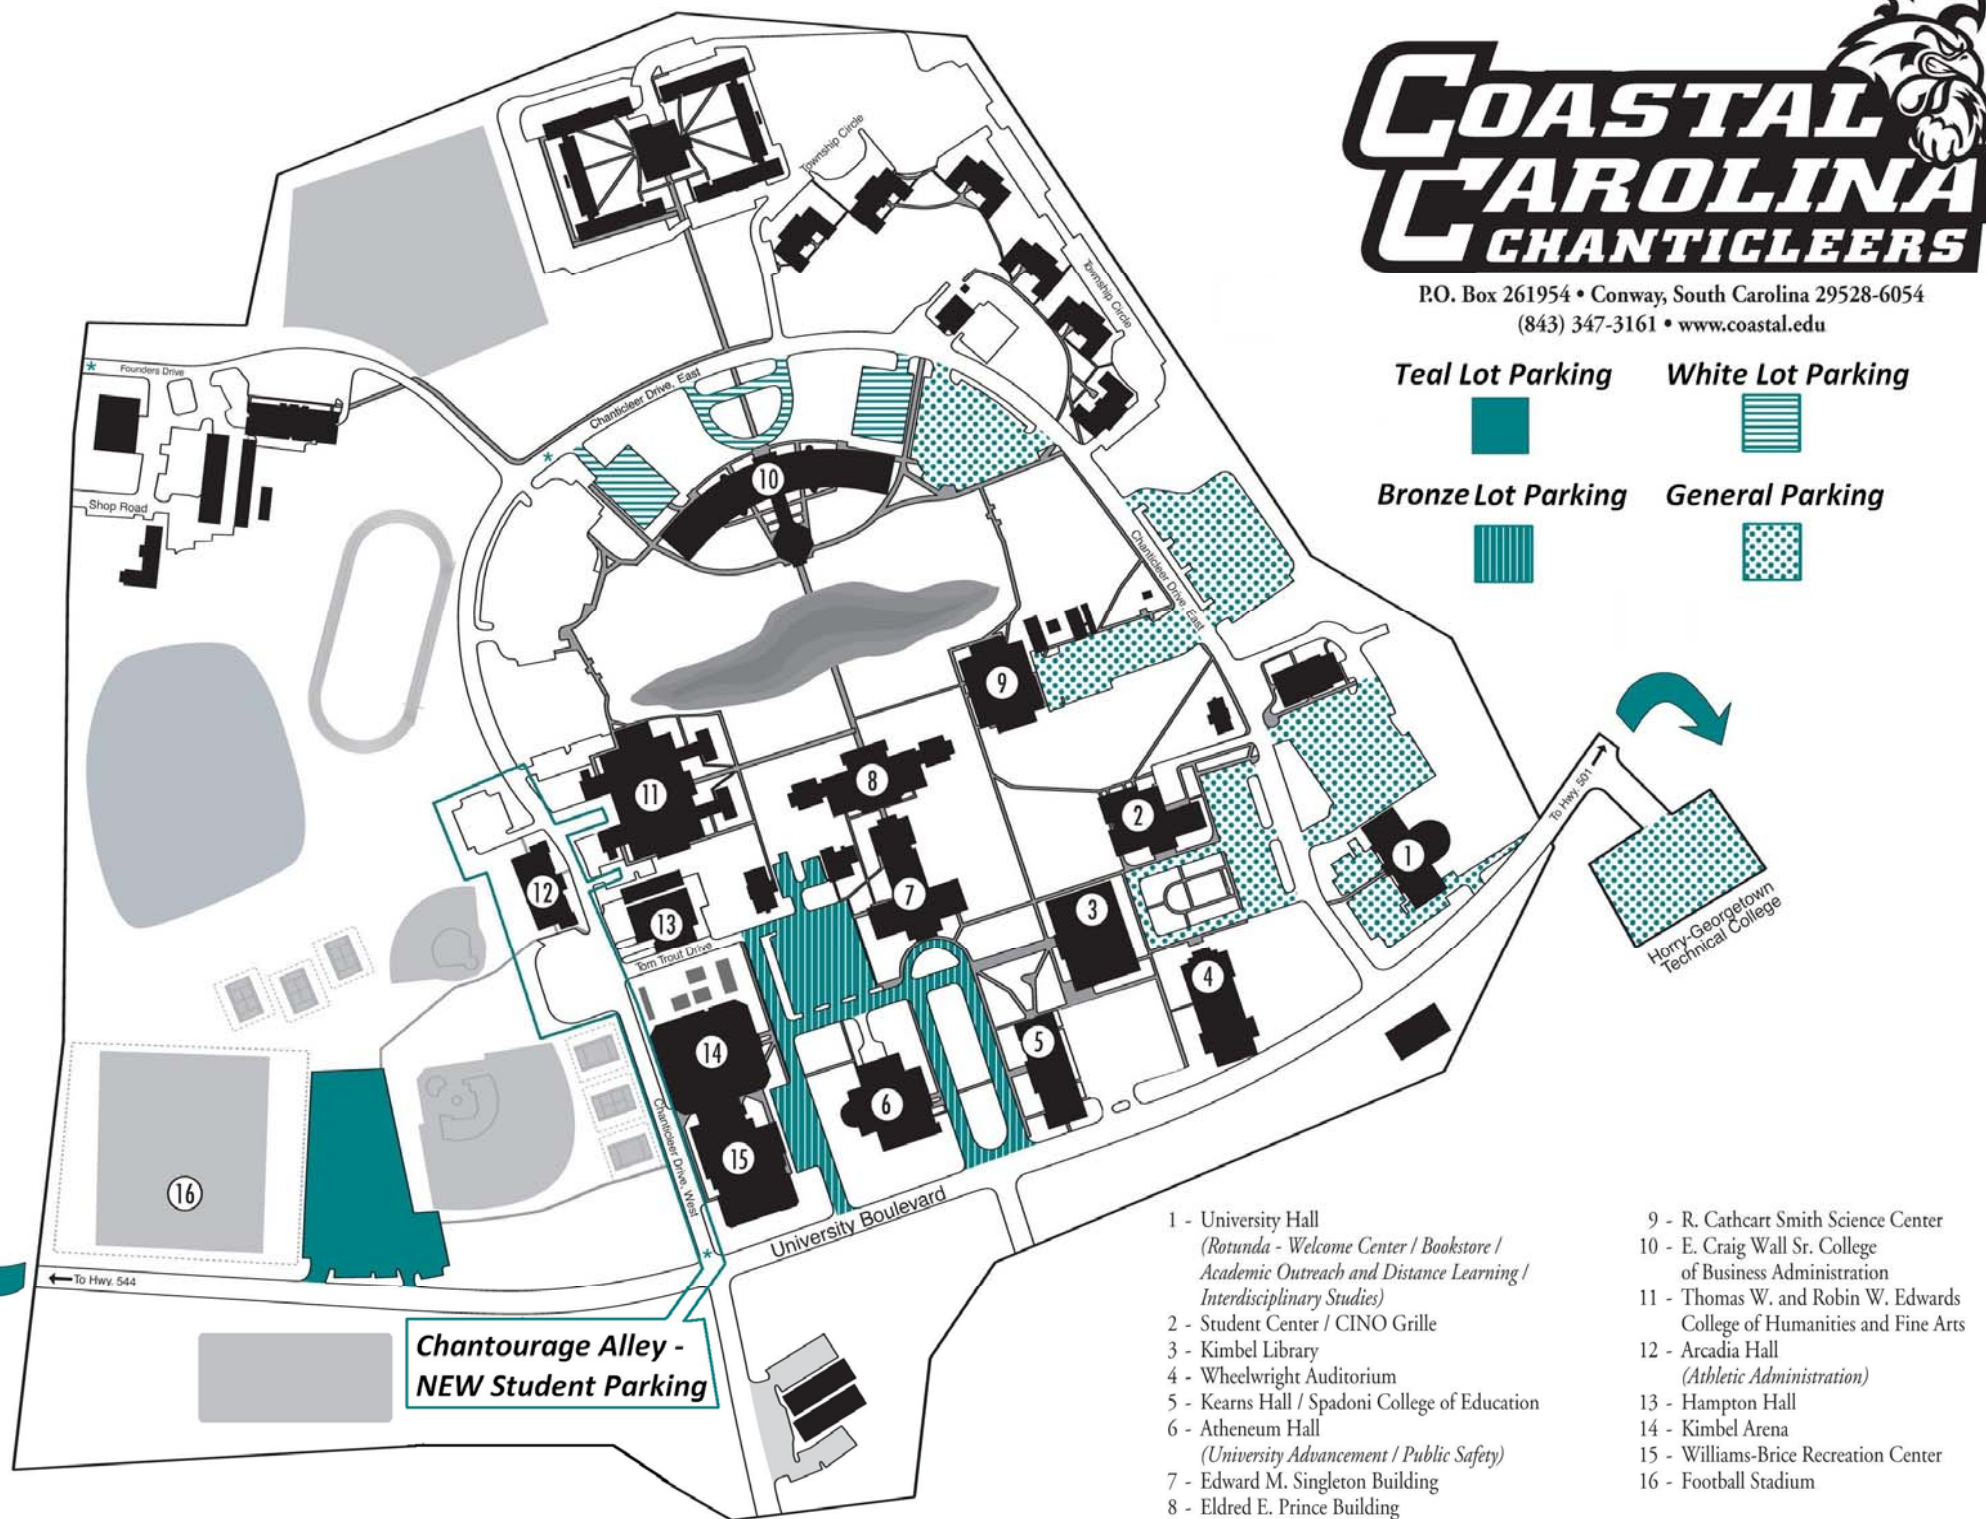

P.O. Box 261954 • Conway, South Carolina 29528-6054  
(843) 347-3161 • www.coastal.edu

<b>Teal Lot Parking</b>	<b>White Lot Parking</b>
<b>Bronze Lot Parking</b>	<b>General Parking</b>

**Chantourage Alley -  
NEW Student Parking**

- |   |  |
|---|--|
| 1 - University Hall<br>(Rotunda - Welcome Center / Bookstore /<br>Academic Outreach and Distance Learning /<br>Interdisciplinary Studies) | 9 - R. Cathcart Smith Science Center                                       |
| 2 - Student Center / CINO Grille  | 10 - E. Craig Wall Sr. College<br>of Business Administration               |
| 3 - Kimbel Library  | 11 - Thomas W. and Robin W. Edwards<br>College of Humanities and Fine Arts |
| 4 - Wheelwright Auditorium  | 12 - Arcadia Hall<br>(Athletic Administration)                             |
| 5 - Kearns Hall / Spadoni College of Education  | 13 - Hampton Hall  |
| 6 - Atheneum Hall<br>(University Advancement / Public Safety)   | 14 - Kimbel Arena  |
| 7 - Edward M. Singleton Building  | 15 - Williams-Brice Recreation Center                                      |
| 8 - Eldred E. Prince Building   | 16 - Football Stadium  |

\* Access to Chanticleer Drive West and Founders Drive will be restricted on game day.