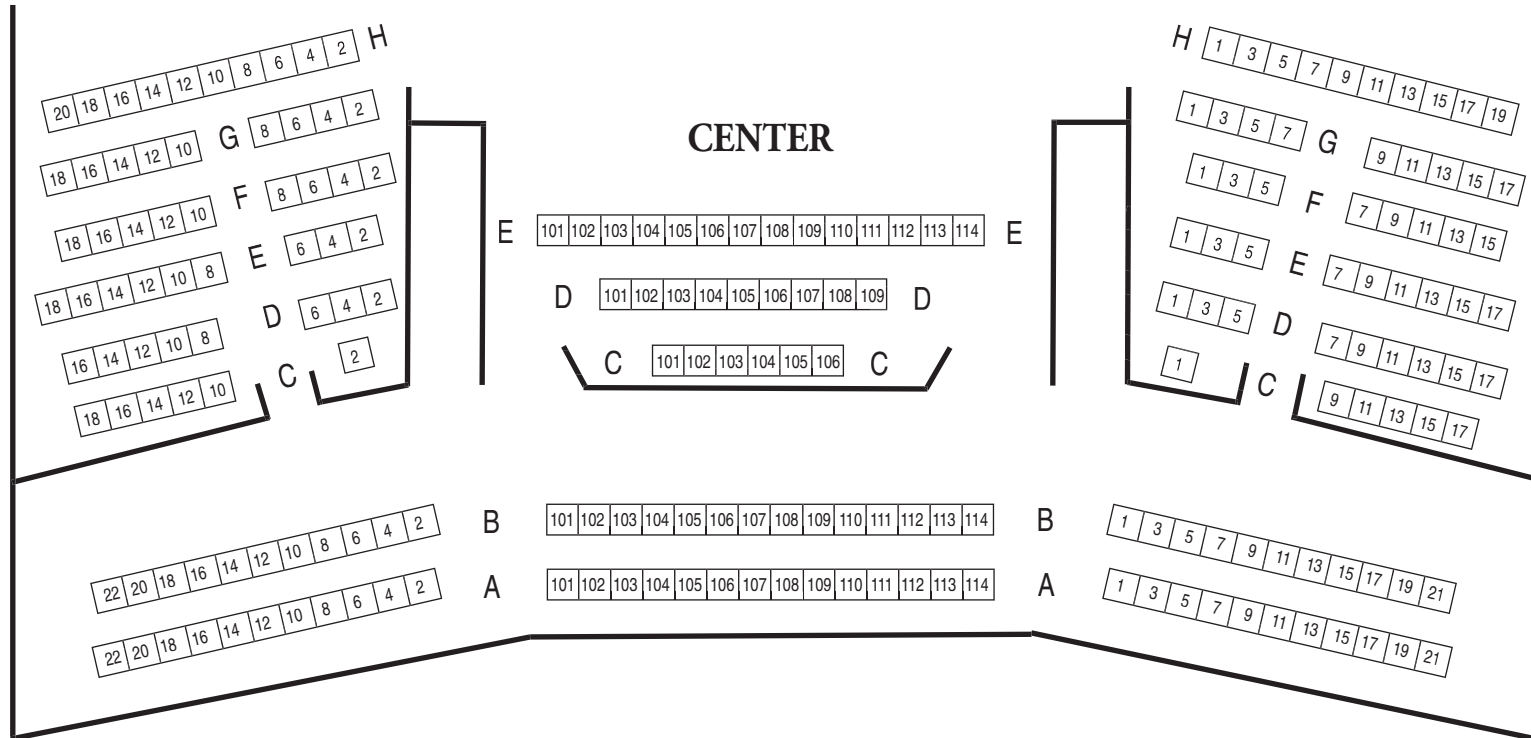

COASTAL CAROLINA UNIVERSITY WHEELWRIGHT AUDITORIUM

BALCONY

REAR

RIGHT

LEFT

STAGE