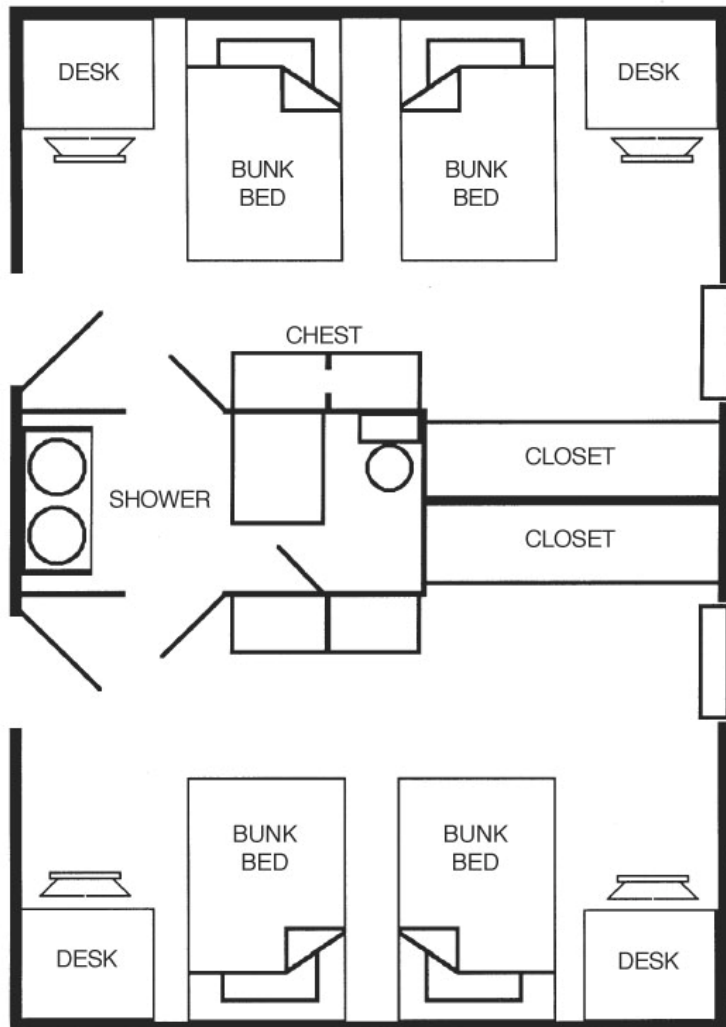

COASTAL CAROLINA UNIVERSITY

The Rivers Floor Plan

Waccamaw and Santee Halls

Suite Style
(The Rivers)