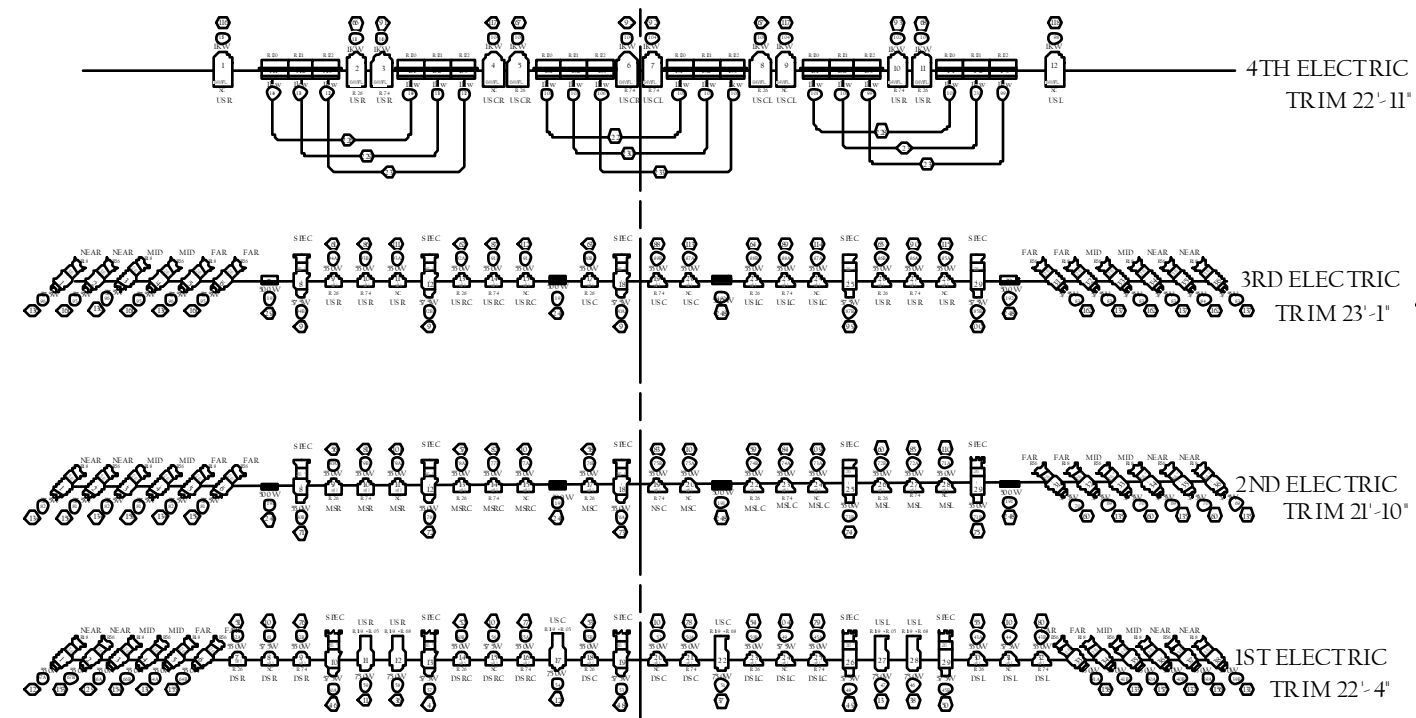

- Instruments**
- 4.515'30 Zoom
 - Alt 360Q 6x9
 - Sarr-a-4 10deg
 - Sarr-a-4 24deg
 - Sarr-a-4 34deg
 - Sarr-a-4 Jr 26
 - Sarr-a-4 Jr 36
 - S4PAR WFL
 - PAR-64 WFL
 - 3Call slyCyc
 - 16' Scoop
 - WORKLIGHT
 - FOCUS SIBC
 - GEL
 - GOGO
 - UNIT #
 - WALTS
 - DIMMER
 - CHANNEL
- When low light Auditorium Coastal Carolina University House Plot
Update: 01/16/08

Note: Source 4 19 deg. units with CCU logos are not included in available inventory.

- 40 CYC
- 39 TRAVELER
- 38
- 37
- 36
- 35 4TH FLEEG
- 34
- 33
- 32
- 31
- 30 LEGS
- 29 BORDER
- 28
- 27
- 26
- 25
- 24
- 23 3RD FLEEG
- 22
- 21
- 20 TRAVELER
- 19
- 18 LEGS
- 17 BORDER
- 16
- 15
- 14
- 13 2ND FLEEG
- 12
- 11 LEGS
- 10 BORDER
- 9
- 8
- 7
- 6 LEGS
- 5 PRO SCREEN
- 4 1ST FLEEG
- 3 HOUSE
- 2 VALANCE
- 1 FIRE CURT