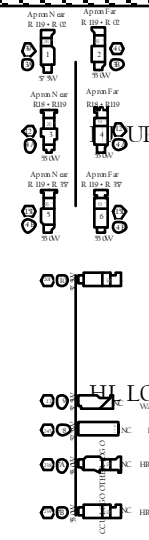

- Instruments**
- 4.515'30 Zoom
 - Alt 360Q 6x9
 - Sarr-a-4 10deg
 - Sarr-a-4 24deg
 - Sarr-a-4 34deg
 - Sarr-a-4 Jr 26
 - Sarr-a-4 Jr 36
 - S4PAR WFL
 - PAR-64 WFL
 - 3Call slyCyc
 - 16' Scoop
 - WORKLIGHT
 - FOCUS SIBC
 - GEL
 - GOGO
 - UNIT #
 - WALTS
 - DIMMER
 - CHANNEL
- When low light Auditorium Coastal Carolina University House Plot
Update: 01/16/08

Note: Source 4 19 deg. units with CCU logos are not included in available inventory.

- 40 CYC
- 39 TRAVELER
- 38
- 37
- 36
- 35 4TH FLEEG
- 34
- 33
- 32
- 31
- 30 LEGS
- 29 BORDER
- 28
- 27
- 26
- 25
- 24
- 23 3RD FLEEG
- 22
- 21
- 20 TRAVELER
- 19
- 18 LEGS
- 17 BORDER
- 16
- 15
- 14
- 13 2ND FLEEG
- 12
- 11 LEGS
- 10 BORDER
- 9
- 8
- 7
- 6 LEGS
- 5 PRO SCREEN
- 4 1ST FLEEG
- 3 HOUSE
- 2 VALANCE
- 1 FIRE CURT