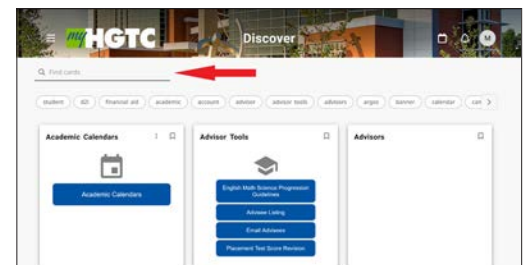

ACCESS MyHGTC

1 - Direct your browser to the HGTC home page at www.hgtc.edu.

2 - Click the **myHGTC** link at the top of the page.

3 - Log in to myHGTC using the credentials provided in your HGTC acceptance letter.

myHGTC is your student portal to access classes, registration and services.

READING YOUR EMAIL

Click on the icon within the card to access your Outlook account.

HGTC EMAIL SUPPORT

Contact TECH Central at techcentral@hgtc.edu or 843-349-5340.

Additional contact methods can be found at

www.hgtc.edu/admissions/student_information.