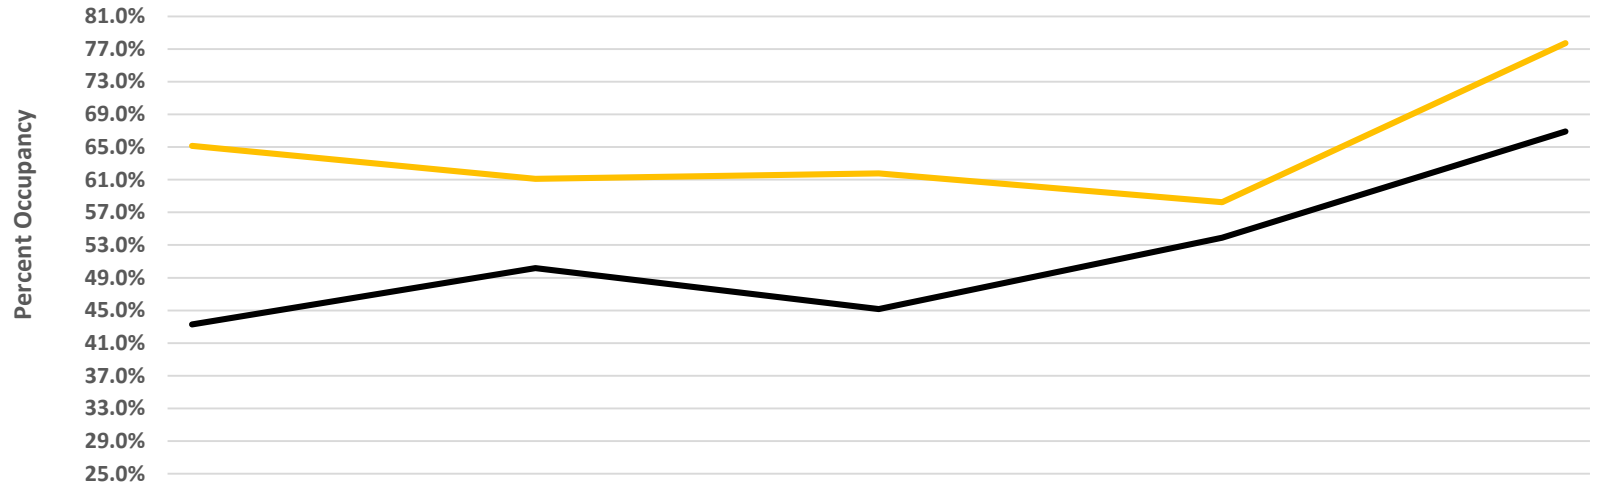

Average Percent Occupancy in Nightly Rented Hotels, Condo-Hotels, and Campsites (HC-HCs) Horry County, S.C., USA

Date of Arrival	2/29/2020	3/7/2020	3/14/2020	3/21/2020	3/28/2020	4/4/2020
VRP APO this year						
VRP APO last year						
HC-HC APO this year	46.2%	49.2%	29.1%	15.8%	7.4%	3.1%
HC-HC APO last year	42.3%	53.3%	52.8%	62.1%	64.8%	51.4%

Average Percent Weekly Vacation Properties Blocked From Further Reservation Horry and Georgetown Counties, S.C., USA

	Date of Arrival 5/16/2020	5/23/2020	5/30/2020	6/6/2020	6/13/2020
— Blocked one month in advance last year	65.1%	61.1%	61.8%	58.2%	77.7%
— Currently blocked from reservation	43.3%	50.2%	45.2%	53.9%	66.9%