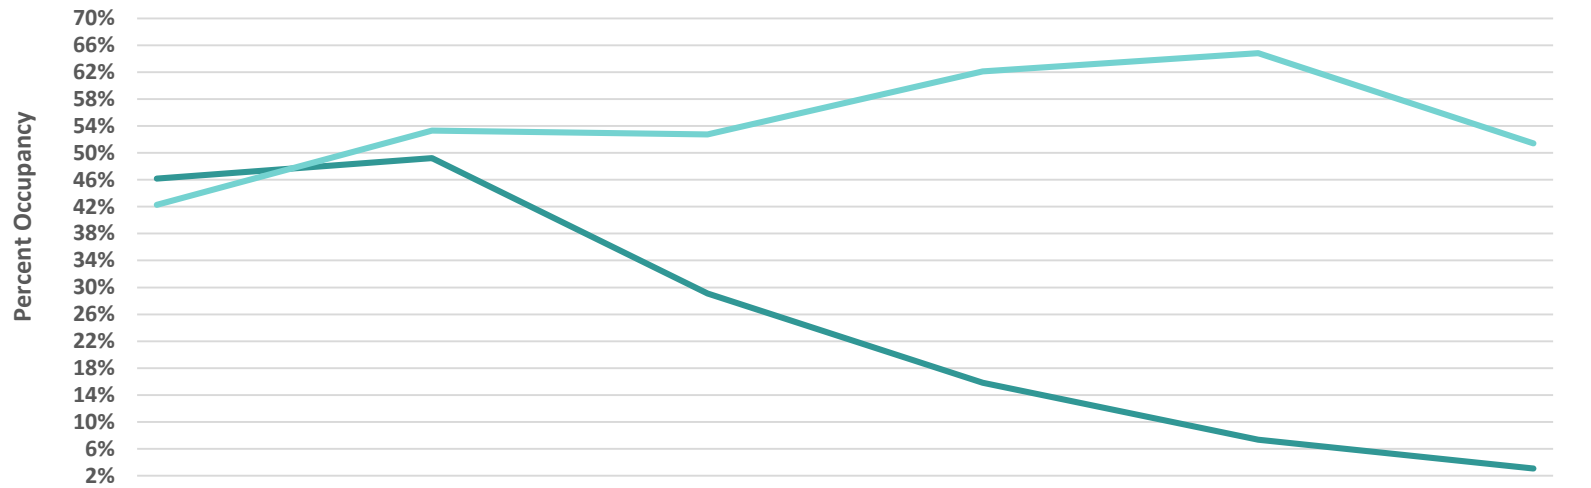

Average Percent Occupancy in Nightly Rented Hotels, Condo-Hotels, and Campsites (HC-HCs) Horry County, S.C., USA

Date of Arrival	2/29/2020	3/7/2020	3/14/2020	3/21/2020	3/28/2020	4/4/2020
VRP APO this year						
VRP APO last year						
HC-HC APO this year	46.2%	49.2%	29.1%	15.8%	7.4%	3.1%
HC-HC APO last year	42.3%	53.3%	52.8%	62.1%	64.8%	51.4%

Average Percent Weekly Vacation Properties Blocked From Further Reservation Horry and Georgetown Counties, S.C., USA

	Date of Arrival 5/16/2020	5/23/2020	5/30/2020	6/6/2020	6/13/2020
— Blocked one month in advance last year	65.1%	61.1%	61.8%	58.2%	77.7%
— Currently blocked from reservation	43.3%	50.2%	45.2%	53.9%	66.9%