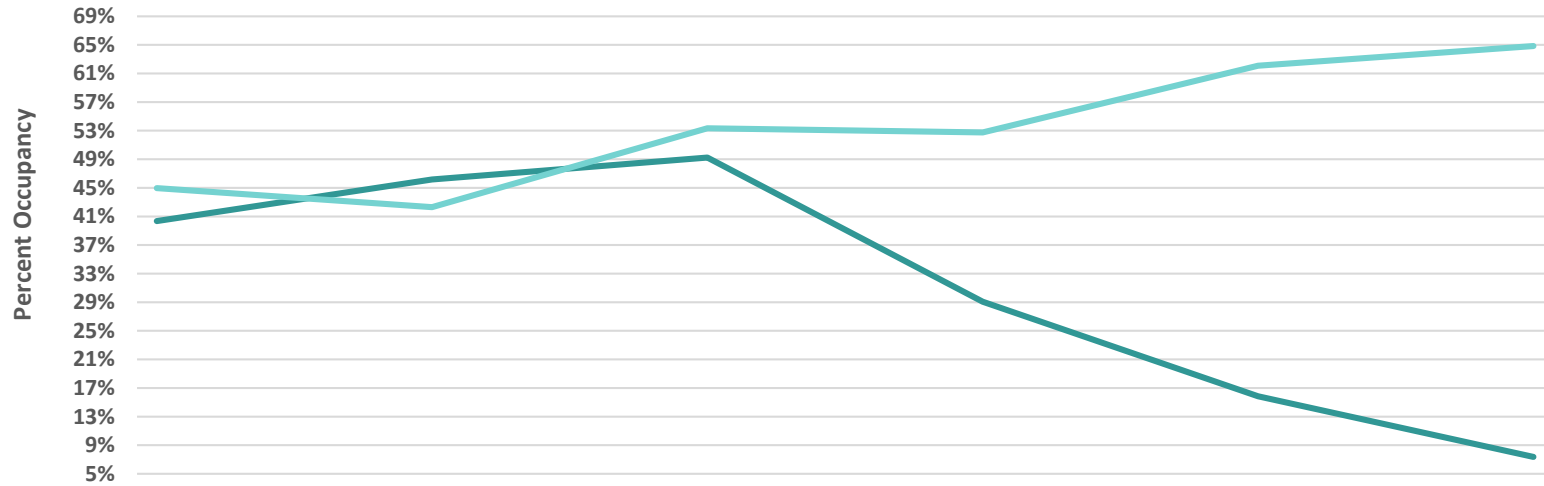

Average Percent Occupancy in Nightly Rented Hotels, Condo-Hotels, and Campsites (HC-HCs) Horry County, S.C., USA

Date of Arrival	2/22/2020	2/29/2020	3/7/2020	3/14/2020	3/21/2020	3/28/2020
VRP APO this year						
VRP APO last year						
HC-HC APO this year	40.3%	46.2%	49.2%	29.1%	15.8%	7.4%
HC-HC APO last year	45.0%	42.3%	53.3%	52.8%	62.1%	64.8%

Average Percent Weekly Vacation Properties Blocked From Further Reservation Horry and Georgetown Counties, S.C., USA

Date of Arrival	5/2/2020	5/9/2020	5/16/2020	5/23/2020	5/30/2020
Blocked one month in advance last year	69.0%	65.2%	65.1%	63.1%	61.8%
Currently blocked from reservation	31.6%	41.2%	43.3%	50.2%	45.2%