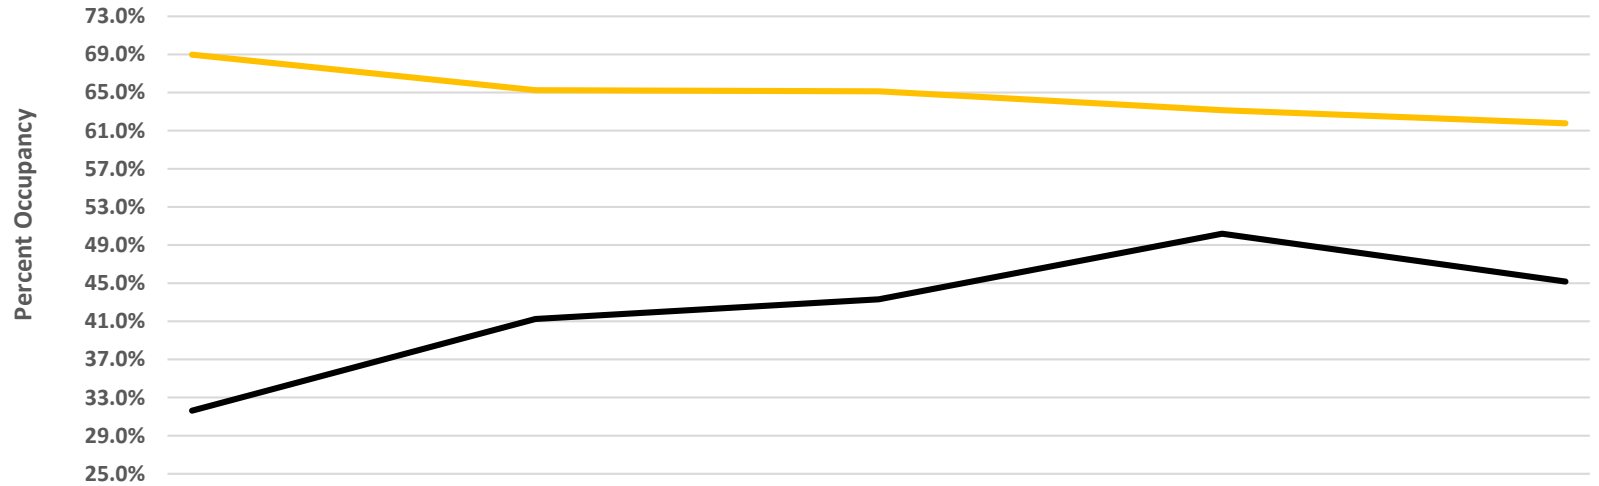

Average Percent Occupancy in Nightly Rented Hotels, Condo-Hotels, and Campsites (HC-HCs) Horry County, S.C., USA

Date of Arrival	2/22/2020	2/29/2020	3/7/2020	3/14/2020	3/21/2020	3/28/2020
VRP APO this year						
VRP APO last year						
HC-HC APO this year	40.3%	46.2%	49.2%	29.1%	15.8%	7.4%
HC-HC APO last year	45.0%	42.3%	53.3%	52.8%	62.1%	64.8%

Average Percent Weekly Vacation Properties Blocked From Further Reservation Horry and Georgetown Counties, S.C., USA

Date of Arrival	5/2/2020	5/9/2020	5/16/2020	5/23/2020	5/30/2020
Blocked one month in advance last year	69.0%	65.2%	65.1%	63.1%	61.8%
Currently blocked from reservation	31.6%	41.2%	43.3%	50.2%	45.2%