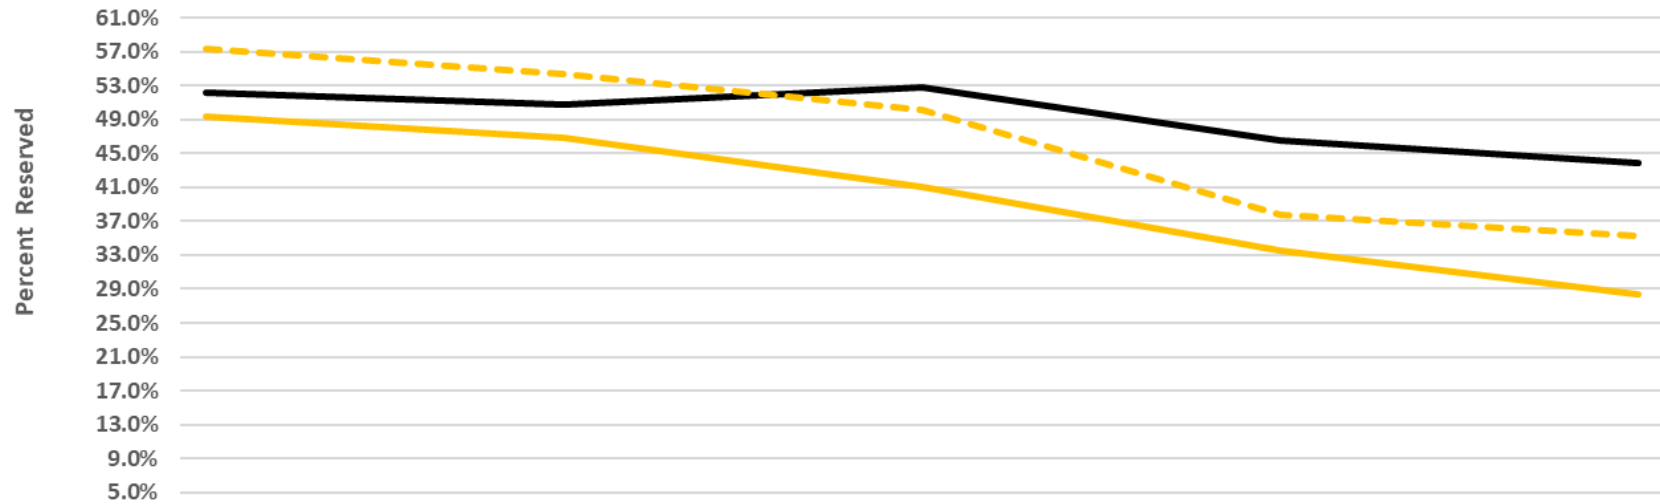

Average Percent Occupancy in Nightly Rented Hotels, Condo-Hotels, and Campsites (HC-HCs) Horry County, S.C., USA

Clay Brittain Jr. Center for Resort Tourism
Damonte, L.T.

Average Percent of Vacation Properties Reserved Four Days in Advance of the Date of Arrival Horry and Georgetown Counties, S.C., U.S.A.

Clay Brittain Jr. Center for Resort Tourism
Damonte, L.T.

Average Percent Weekly Vacation Properties Reserved Horry and Georgetown Counties, S.C., USA

Date of Arrival	9/5/2020	9/12/2020	9/19/2020	9/26/2020
Reserved two weeks in advance of arrival last year	47.5%	48.7%	45.7%	43.8%
Currently reserved	69.7%	71.1%	51.9%	52.6%
Reserved four days in advance of arrival date last year	55.9%	57.9%	52.9%	50.6%

Clay Brittain Jr. Center for Resort Tourism
Damonte, L.T.

Average Percent Weekly Vacation Properties Reserved Horry and Georgetown Counties, S.C., USA

Date of Arrival	10/3/2020	10/10/2020	10/17/2020	10/24/2020	10/31/2020
Reserved four weeks in advance of arrival last year	49.3%	46.9%	41.0%	33.6%	28.3%
Currently reserved	52.2%	50.8%	52.8%	46.5%	43.9%
Reserved four days in advance of arrival date last year	57.3%	54.4%	50.1%	37.8%	35.3%