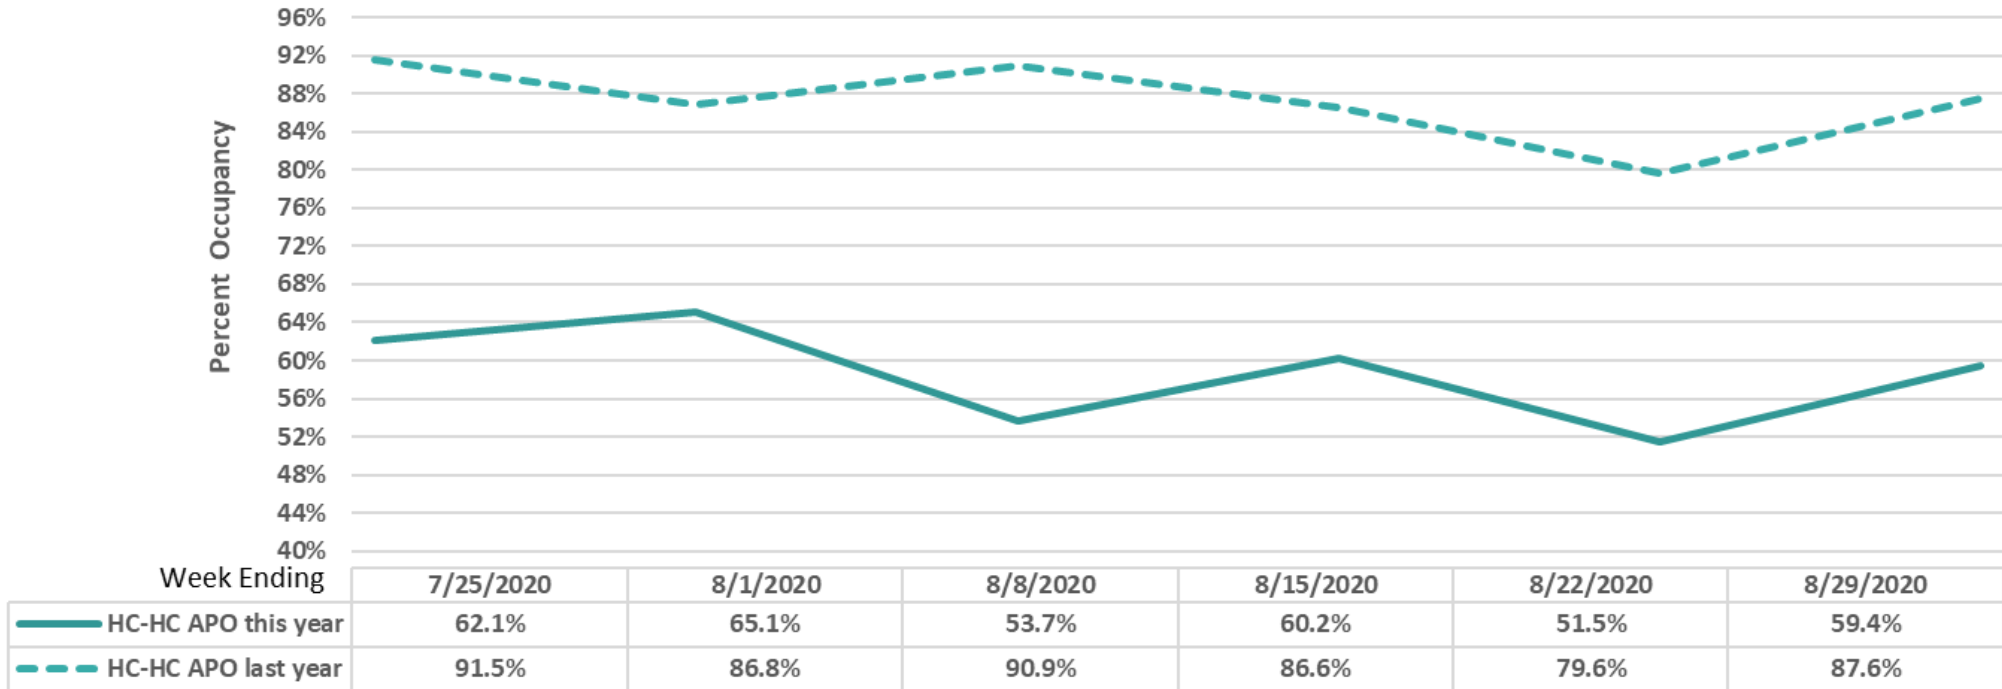

Average Percent Occupancy in Nightly Rented Hotels, Condo-Hotels, and Campsites (HC-HCs) Horry County, S.C., USA

Clay Brittain Jr. Center for Resort Tourism
Damonte, L.T.

Average Percent of Vacation Properties Reserved Four Days in Advance of the Date of Arrival Horry and Georgetown Counties, S.C., U.S.A.

Clay Brittain Jr. Center for Resort Tourism
Damonte, L.T.

Average Percent Weekly Vacation Properties Reserved Horry and Georgetown Counties, S.C., USA

Date of Arrival	9/5/2020	9/12/2020	9/19/2020	9/26/2020
Reserved two weeks in advance of arrival last year	47.5%	48.7%	45.7%	43.8%
Currently reserved	69.7%	71.1%	51.9%	52.6%
Reserved four days in advance of arrival date last year	55.9%	57.9%	52.9%	50.6%

Clay Brittain Jr. Center for Resort Tourism
Damonte, L.T.

Average Percent Weekly Vacation Properties Reserved Horry and Georgetown Counties, S.C., USA

Date of Arrival	10/3/2020	10/10/2020	10/17/2020	10/24/2020	10/31/2020
Reserved four weeks in advance of arrival last year	49.3%	46.9%	41.0%	33.6%	28.3%
Currently reserved	52.2%	50.8%	52.8%	46.5%	43.9%
Reserved four days in advance of arrival date last year	57.3%	54.4%	50.1%	37.8%	35.3%