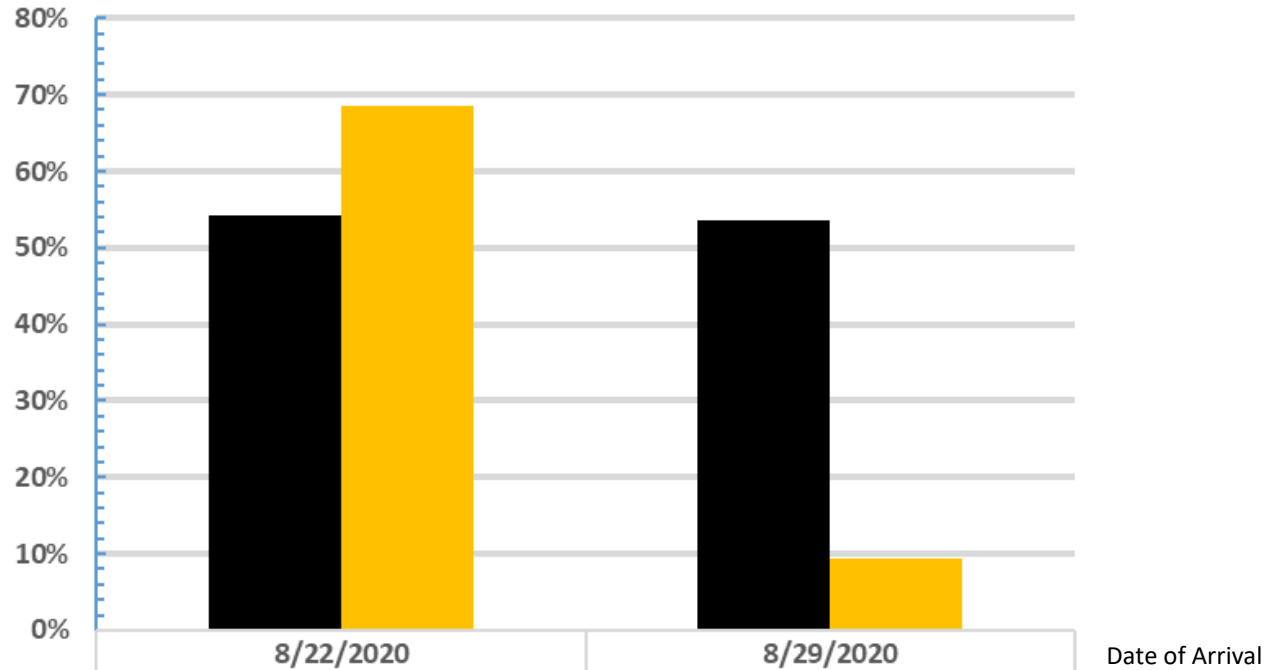

Average Percent Occupancy in Nightly Rented Hotels, Condo-Hotels, and Campsites (HC-HCs) Horry County, S.C., USA

Clay Brittain Jr. Center for Resort Tourism
Damonte, L.T.

Average Percent of Vacation Properties Reserved Four Days in Advance of the Date of Arrival Horry and Georgetown Counties, S.C., U.S.A.

Clay Brittain Jr. Center for Resort Tourism
Damonte, L.T.

Average Percent Weekly Vacation Properties Reserved Horry and Georgetown Counties, S.C., USA

Date of Arrival	9/5/2020	9/12/2020	9/19/2020	9/26/2020
Reserved two weeks in advance of arrival last year	47.5%	48.7%	45.7%	43.8%
Currently reserved	69.7%	71.1%	51.9%	52.6%
Reserved four days in advance of arrival date last year	55.9%	57.9%	52.9%	50.6%