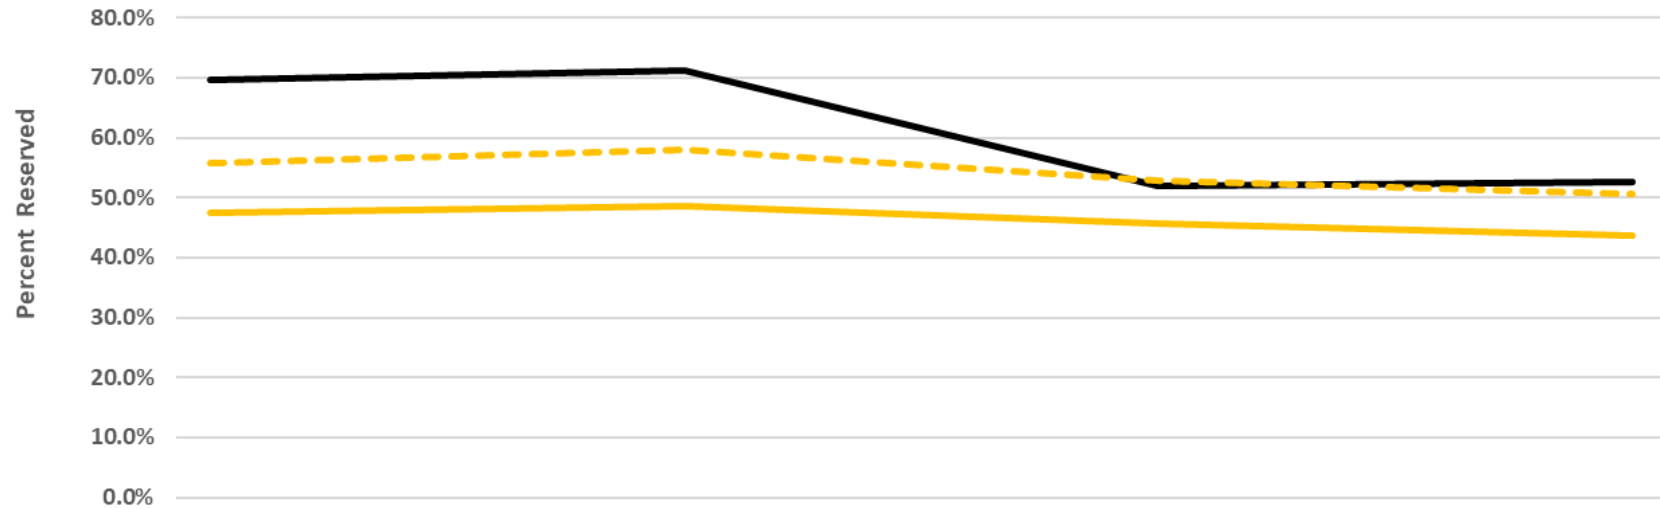

Average Percent Occupancy in Nightly Rented Hotels, Condo-Hotels, and Campsites (HC-HCs) Horry County, S.C., USA

Clay Brittain Jr. Center for Resort Tourism
Damonte, L.T.

Average Percent of Vacation Properties Reserved Four Days in Advance of the Date of Arrival Horry and Georgetown Counties, S.C., U.S.A.

Clay Brittain Jr. Center for Resort Tourism
Damonte, L.T.

Average Percent Weekly Vacation Properties Reserved Horry and Georgetown Counties, S.C., USA

Date of Arrival	9/5/2020	9/12/2020	9/19/2020	9/26/2020
Reserved two weeks in advance of arrival last year	47.5%	48.7%	45.7%	43.8%
Currently reserved	69.7%	71.1%	51.9%	52.6%
Reserved four days in advance of arrival date last year	55.9%	57.9%	52.9%	50.6%

Clay Brittain Jr. Center for Resort Tourism
Damonte, L.T.

Average Percent Weekly Vacation Properties Reserved Horry and Georgetown Counties, S.C., USA

Date of Arrival	10/3/2020	10/10/2020	10/17/2020	10/24/2020	10/31/2020
Reserved four weeks in advance of arrival last year	49.3%	46.9%	41.0%	33.6%	28.3%
Currently reserved	52.2%	50.8%	52.8%	46.5%	43.9%
Reserved four days in advance of arrival date last year	57.3%	54.4%	50.1%	37.8%	35.3%