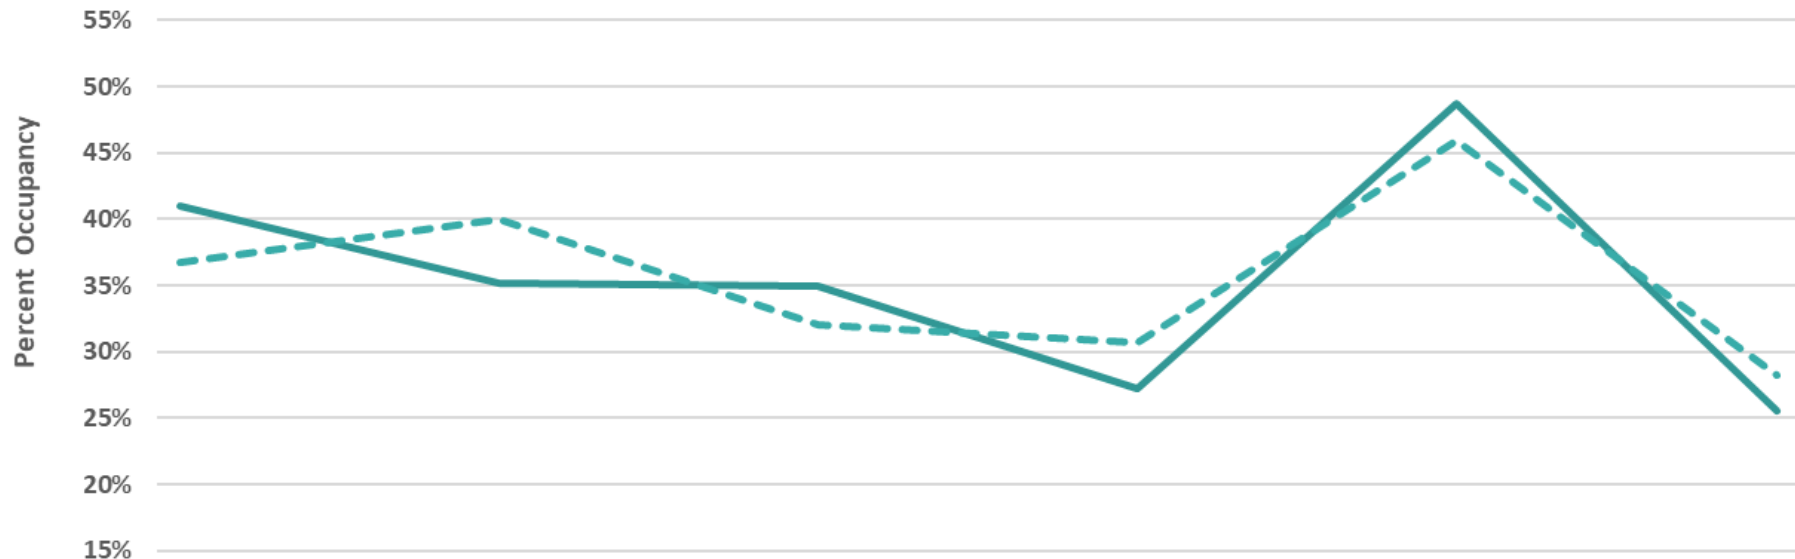

**Average Percent Occupancy in
Nightly Rented Hotels, Condo-Hotels, and Campsites (HC-HCs)
Horry County, S.C., USA**

Week Ending	10/31/2020	11/7/2020	11/14/2020	11/21/2020	11/28/2020	12/5/2020
— HC-HC APO this year	41.0%	35.2%	34.9%	27.2%	48.7%	25.5%
- - - HC-HC APO last year	36.8%	39.9%	32.1%	30.7%	46.0%	28.2%

**Average Percent of Vacation Properties Reserved
Four Days in Advance of the Date of Arrival
Horry and Georgetown Counties, S.C., U.S.A.**

Clay Brittain Jr. Center for Resort Tourism
Damonte, L.T.

Average Percent Weekly Vacation Properties Reserved Horry and Georgetown Counties, S.C., USA