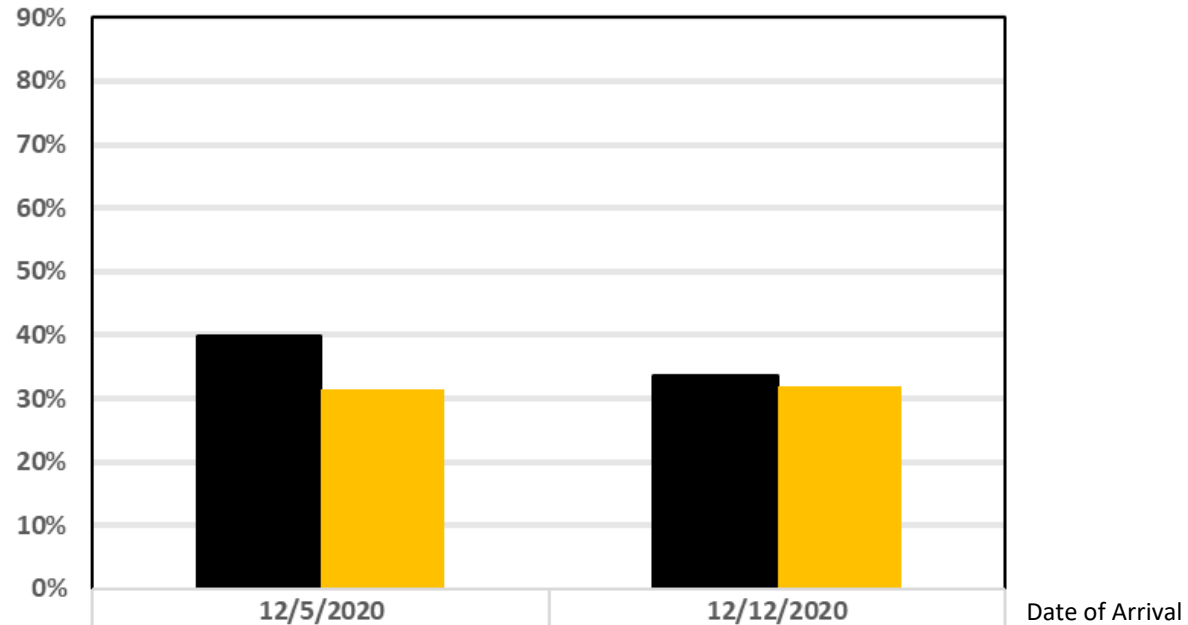

**Average Percent Occupancy in
Nightly Rented Hotels, Condo-Hotels, and Campsites (HC-HCs)
Horry County, S.C., USA**

Week Ending	10/31/2020	11/7/2020	11/14/2020	11/21/2020	11/28/2020	12/5/2020
— HC-HC APO this year	41.0%	35.2%	34.9%	27.2%	48.7%	25.5%
- - - HC-HC APO last year	36.8%	39.9%	32.1%	30.7%	46.0%	28.2%

**Average Percent of Vacation Properties Reserved
Four Days in Advance of the Date of Arrival
Horry and Georgetown Counties, S.C., U.S.A.**

Clay Brittain Jr. Center for Resort Tourism
Damonte, L.T.

Average Percent Weekly Vacation Properties Reserved Horry and Georgetown Counties, S.C., USA