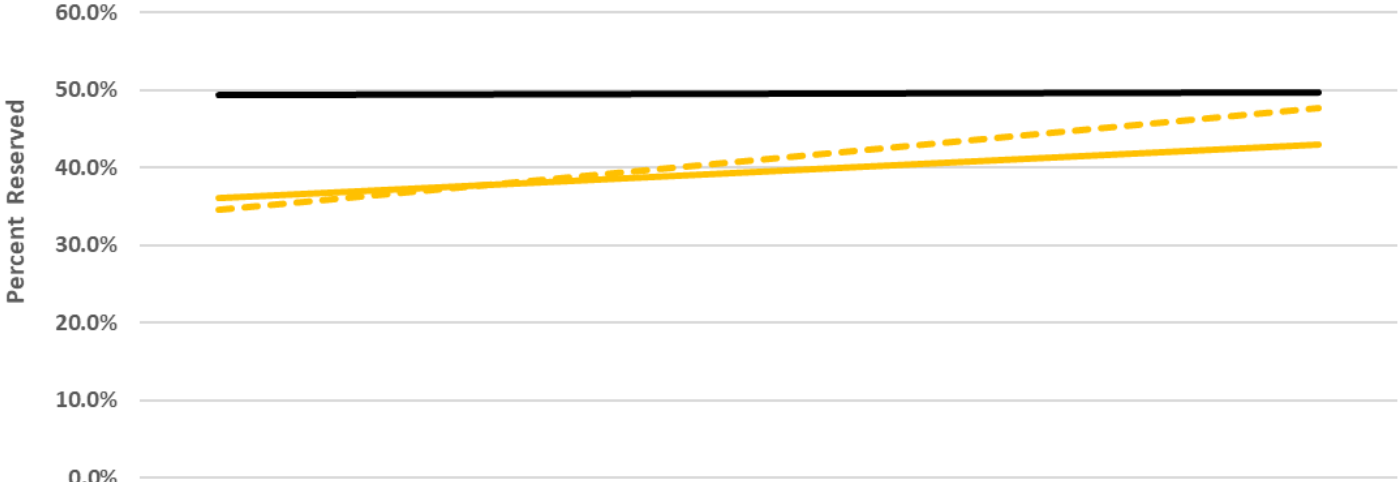

**Average Percent Occupancy in
Nightly Rented Hotels, Condo-Hotels, and Campsites (HC-HCs)
Horry County, S.C., USA**

Week Ending	10/31/2020	11/7/2020	11/14/2020	11/21/2020	11/28/2020	12/5/2020
— HC-HC APO this year	41.0%	35.2%	34.9%	27.2%	48.7%	25.5%
- - - HC-HC APO last year	36.8%	39.9%	32.1%	30.7%	46.0%	28.2%

**Average Percent of Vacation Properties Reserved
Four Days in Advance of the Date of Arrival
Horry and Georgetown Counties, S.C., U.S.A.**

Clay Brittain Jr. Center for Resort Tourism
Damonte, L.T.

Average Percent Weekly Vacation Properties Reserved Horry and Georgetown Counties, S.C., USA