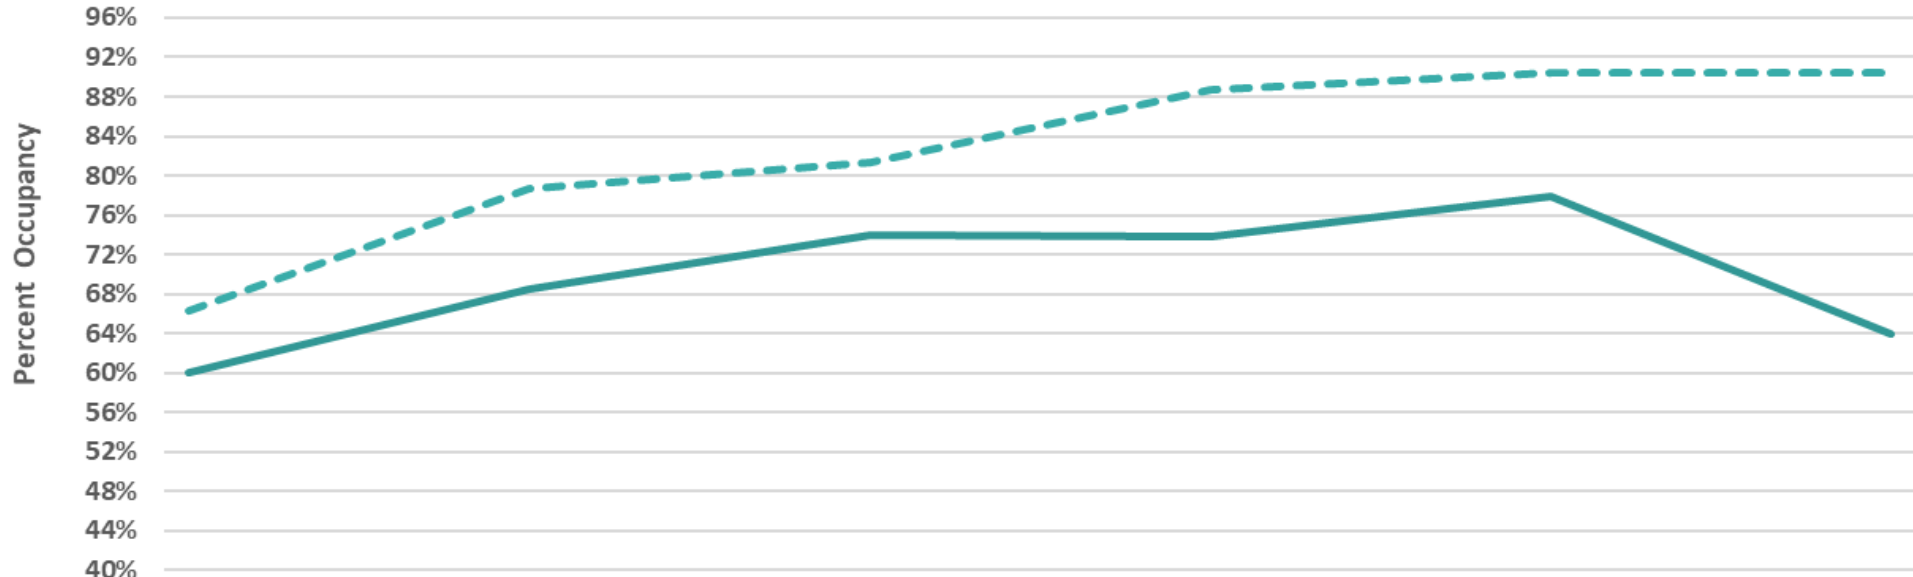

### Average Percent Occupancy in Nightly Rented Hotels, Condo-Hotels, and Campsites (HC-HCs) Horry County, S.C., USA

Week Ending	5/30/2020	6/6/2020	6/13/2020	6/20/2020	6/27/2020	7/4/2020
HC-HC APO this year	60.0%	68.5%	74.0%	73.8%	78.0%	64.0%
HC-HC APO last year	66.4%	78.6%	81.4%	88.8%	90.5%	90.4%

## Average Percent of Vacation Properties Reserved Four Days in Advance of the Date of Arrival Horry and Georgetown Counties, S.C., U.S.A.

	7/4/2020	7/11/2020
■ Percent of units reserved four days in advance this year	87.28%	89.06%
■ Percent of units reserved four days in advance last year	80.02%	86.92%