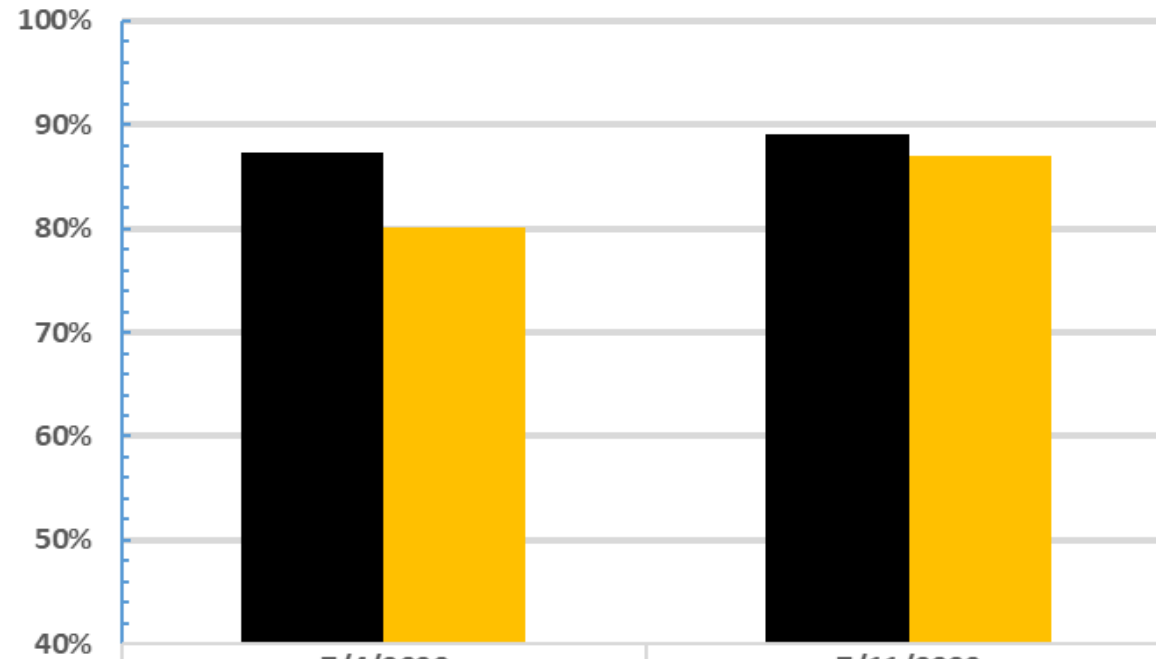

### Average Percent Occupancy in Nightly Rented Hotels, Condo-Hotels, and Campsites (HC-HCs) Horry County, S.C., USA

Week Ending	5/30/2020	6/6/2020	6/13/2020	6/20/2020	6/27/2020	7/4/2020
HC-HC APO this year	60.0%	68.5%	74.0%	73.8%	78.0%	64.0%
HC-HC APO last year	66.4%	78.6%	81.4%	88.8%	90.5%	90.4%

## Average Percent of Vacation Properties Reserved Four Days in Advance of the Date of Arrival Horry and Georgetown Counties, S.C., U.S.A.

	7/4/2020	7/11/2020
■ Percent of units reserved four days in advance this year	87.28%	89.06%
■ Percent of units reserved four days in advance last year	80.02%	86.92%