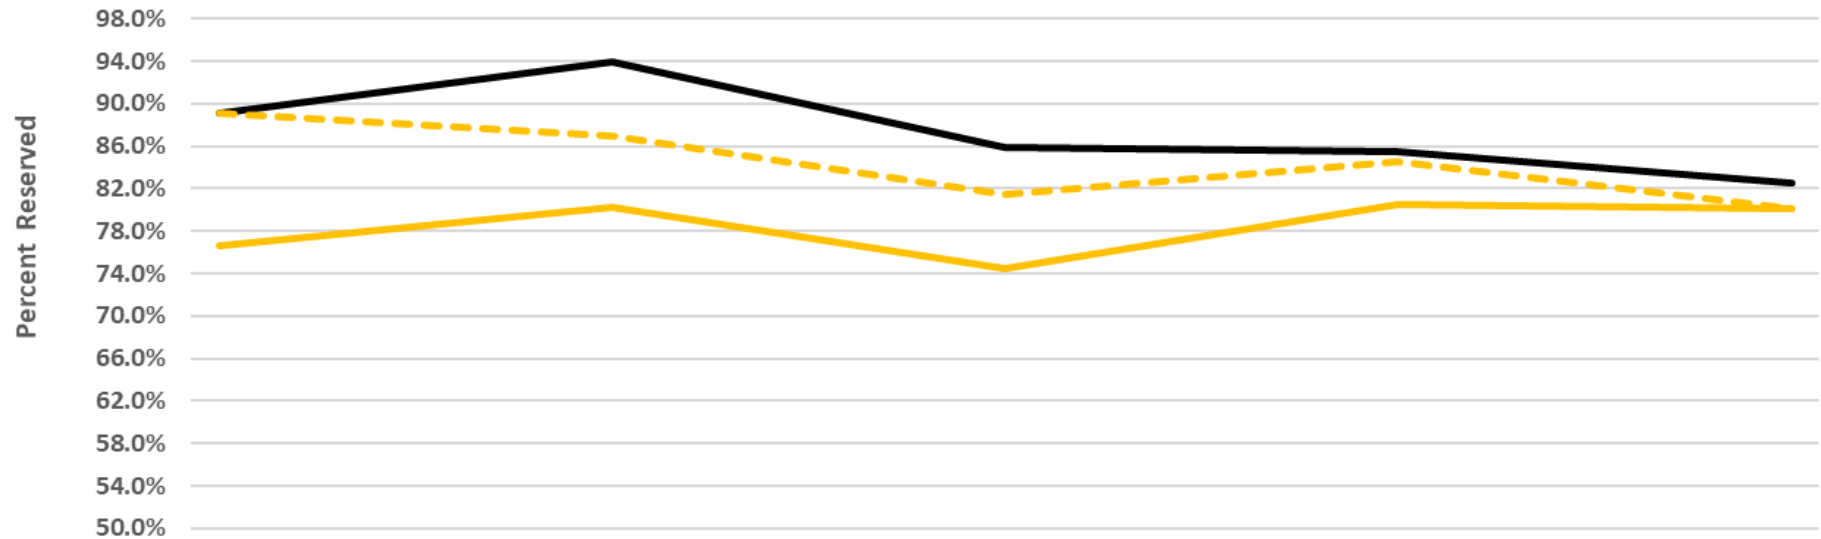

Average Percent Weekly Vacation Properties Reserved Horry and Georgetown Counties, S.C., USA