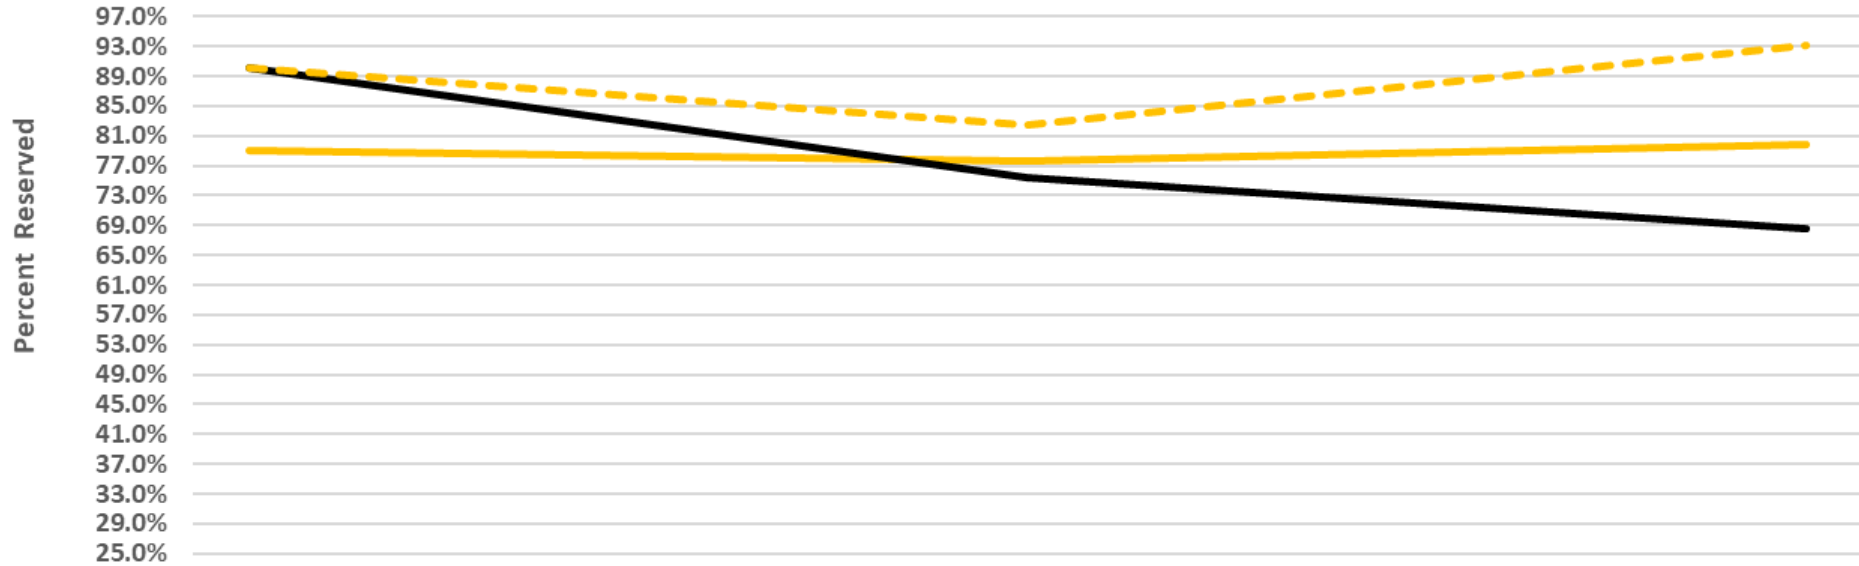

Average Percent Occupancy in Nightly Rented Hotels, Condo-Hotels, and Campsites (HC-HCs) Horry County, S.C., USA

Average Percent of Vacation Properties Reserved Four Days in Advance of the Date of Arrival Horry and Georgetown Counties, S.C., U.S.A.

	6/6/2020	6/13/2020
■ Percent of units reserved four days in advance this year	80.57%	90.11%
■ Percent of units reserved four days in advance last year	75.96%	79.10%

Average Percent Weekly Vacation Properties Reserved Horry and Georgetown Counties, S.C., USA

Date of Arrival	6/20/2020	6/27/2020	7/4/2020
Reserved two weeks in advance of arrival last year	79.1%	77.7%	79.9%
Currently reserved	90.1%	75.4%	68.6%
Reserved four days in advance of arrival date last year	90.1%	82.4%	93.2%

Average Percent Weekly Vacation Properties Reserved Horry and Georgetown Counties, S.C., USA

Date of Arrival	7/11/2020	7/18/2020	7/25/2020	8/1/2020	8/8/2020	8/15/2020
Reserved four weeks in advance of arrival last year	76.6%	80.2%	74.5%	80.5%	71.2%	67.5%
Currently reserved	71.6%	67.9%	66.9%	69.9%	67.2%	80.7%
Reserved four days in advance of arrival date last year	86.9%	86.9%	81.5%	84.5%	80.1%	75.2%