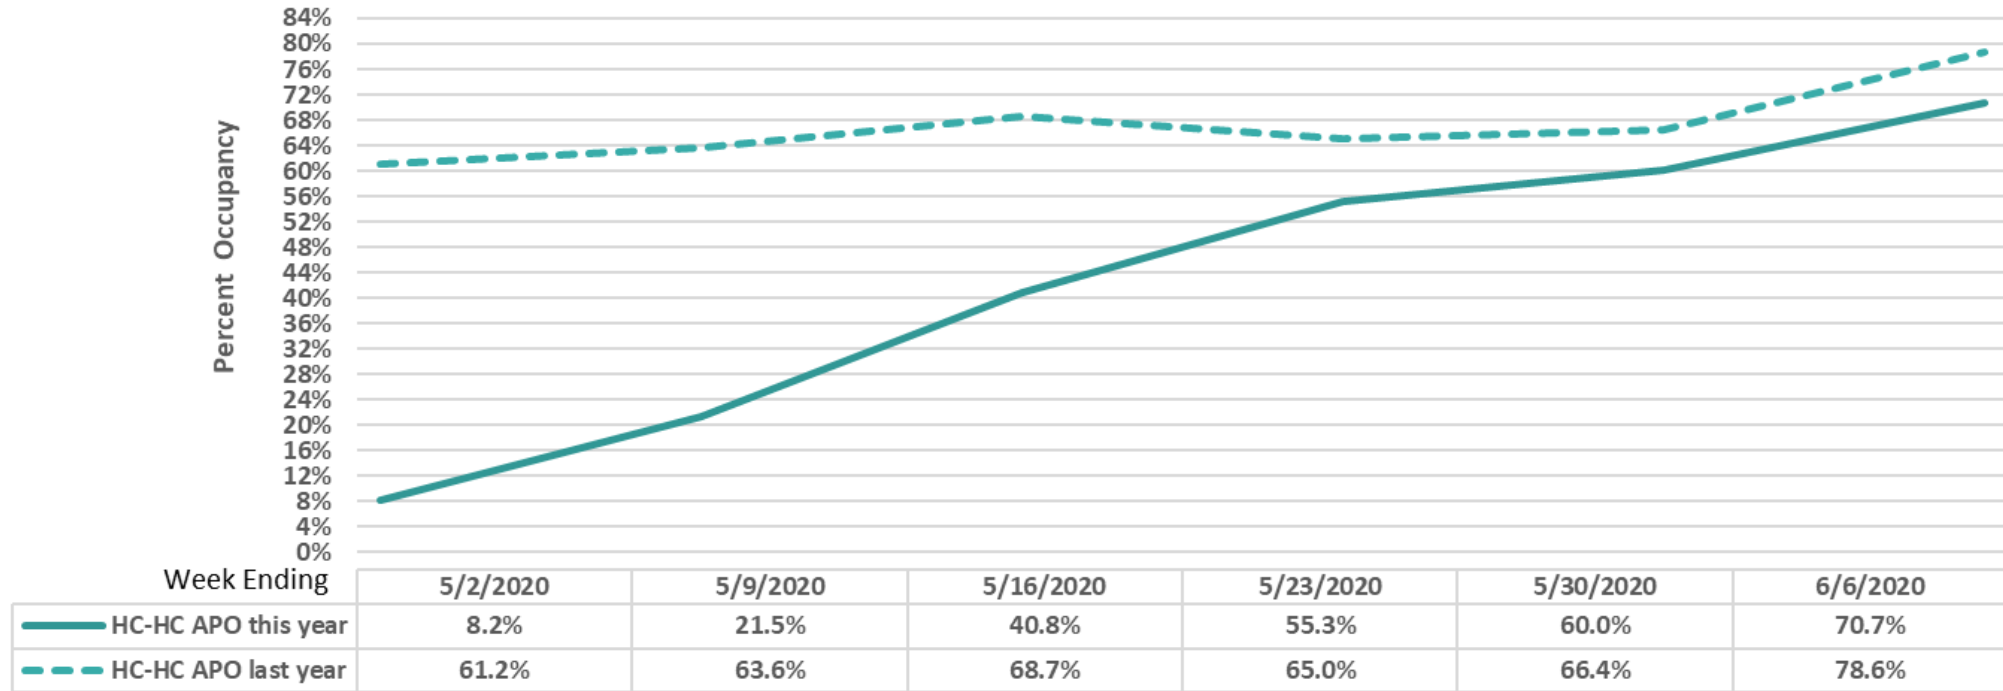

Average Percent Occupancy in Nightly Rented Hotels, Condo-Hotels, and Campsites (HC-HCs) Horry County, S.C., USA

Average Percent of Vacation Properties Reserved Four Days in Advance of the Date of Arrival Horry and Georgetown Counties, S.C., U.S.A.

	6/6/2020	6/13/2020
■ Percent of units reserved four days in advance this year	80.57%	90.11%
■ Percent of units reserved four days in advance last year	75.96%	79.10%

Average Percent Weekly Vacation Properties Reserved Horry and Georgetown Counties, S.C., USA

Date of Arrival	6/20/2020	6/27/2020	7/4/2020
Reserved two weeks in advance of arrival last year	79.1%	77.7%	79.9%
Currently reserved	90.1%	75.4%	68.6%
Reserved four days in advance of arrival date last year	90.1%	82.4%	93.2%

Average Percent Weekly Vacation Properties Reserved Horry and Georgetown Counties, S.C., USA

Date of Arrival	7/11/2020	7/18/2020	7/25/2020	8/1/2020	8/8/2020	8/15/2020
Reserved four weeks in advance of arrival last year	76.6%	80.2%	74.5%	80.5%	71.2%	67.5%
Currently reserved	71.6%	67.9%	66.9%	69.9%	67.2%	80.7%
Reserved four days in advance of arrival date last year	86.9%	86.9%	81.5%	84.5%	80.1%	75.2%