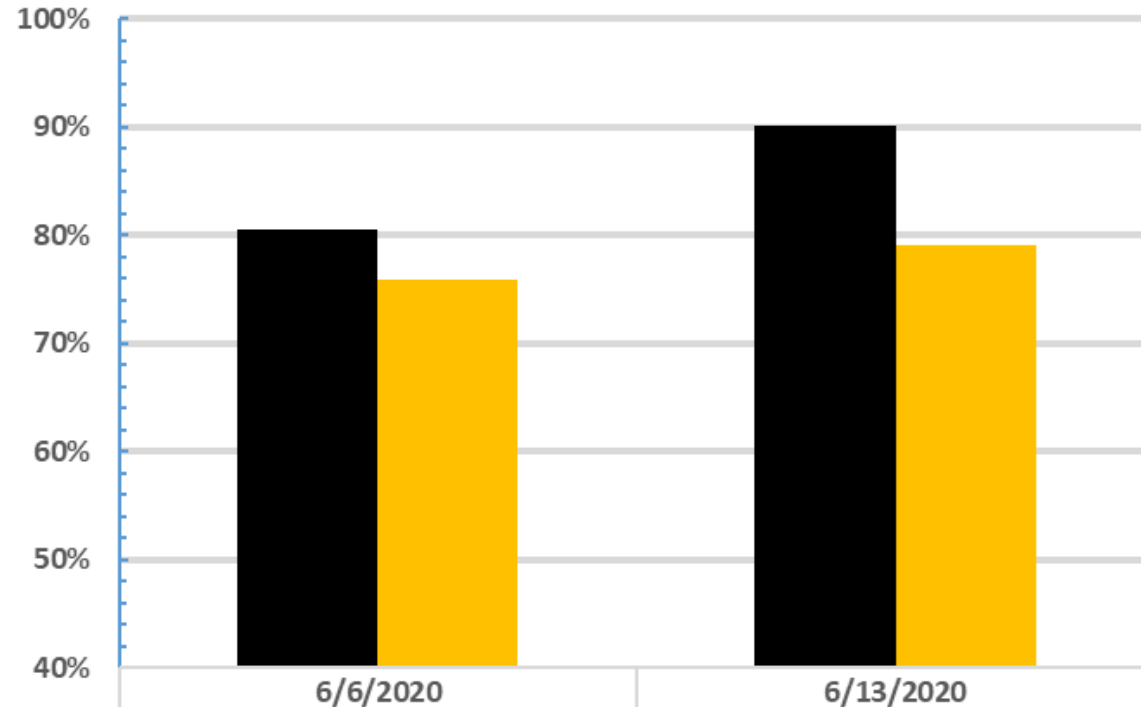

Average Percent Occupancy in Nightly Rented Hotels, Condo-Hotels, and Campsites (HC-HCs) Horry County, S.C., USA

Average Percent of Vacation Properties Reserved Four Days in Advance of the Date of Arrival Horry and Georgetown Counties, S.C., U.S.A.

	6/6/2020	6/13/2020
■ Percent of units reserved four days in advance this year	80.57%	90.11%
■ Percent of units reserved four days in advance last year	75.96%	79.10%

Average Percent Weekly Vacation Properties Reserved Horry and Georgetown Counties, S.C., USA

Date of Arrival	6/20/2020	6/27/2020	7/4/2020
Reserved two weeks in advance of arrival last year	79.1%	77.7%	79.9%
Currently reserved	90.1%	75.4%	68.6%
Reserved four days in advance of arrival date last year	90.1%	82.4%	93.2%