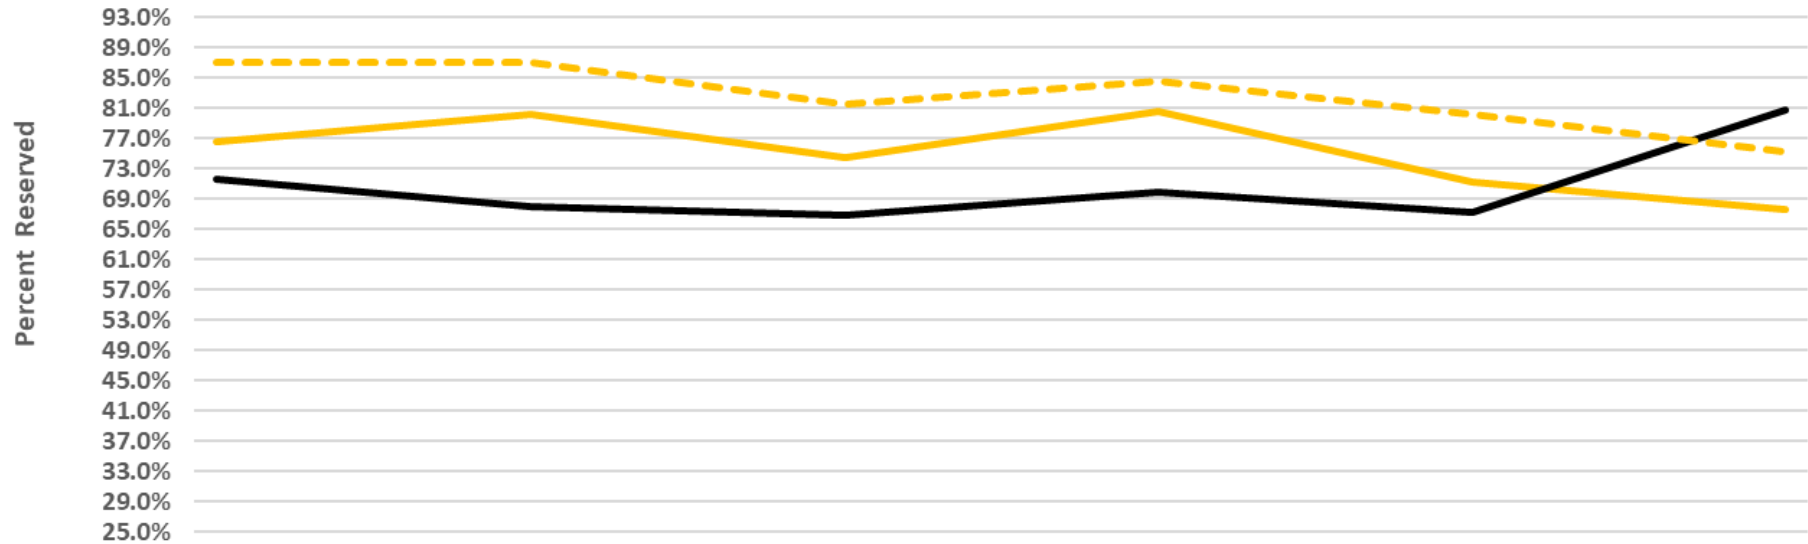

Average Percent Occupancy in Nightly Rented Hotels, Condo-Hotels, and Campsites (HC-HCs) Horry County, S.C., USA

Average Percent of Vacation Properties Reserved Four Days in Advance of the Date of Arrival Horry and Georgetown Counties, S.C., U.S.A.

	6/6/2020	6/13/2020
■ Percent of units reserved four days in advance this year	80.57%	90.11%
■ Percent of units reserved four days in advance last year	75.96%	79.10%

Average Percent Weekly Vacation Properties Reserved Horry and Georgetown Counties, S.C., USA

Date of Arrival	6/20/2020	6/27/2020	7/4/2020
Reserved two weeks in advance of arrival last year	79.1%	77.7%	79.9%
Currently reserved	90.1%	75.4%	68.6%
Reserved four days in advance of arrival date last year	90.1%	82.4%	93.2%

Average Percent Weekly Vacation Properties Reserved Horry and Georgetown Counties, S.C., USA

Date of Arrival	7/11/2020	7/18/2020	7/25/2020	8/1/2020	8/8/2020	8/15/2020
Reserved four weeks in advance of arrival last year	76.6%	80.2%	74.5%	80.5%	71.2%	67.5%
Currently reserved	71.6%	67.9%	66.9%	69.9%	67.2%	80.7%
Reserved four days in advance of arrival date last year	86.9%	86.9%	81.5%	84.5%	80.1%	75.2%