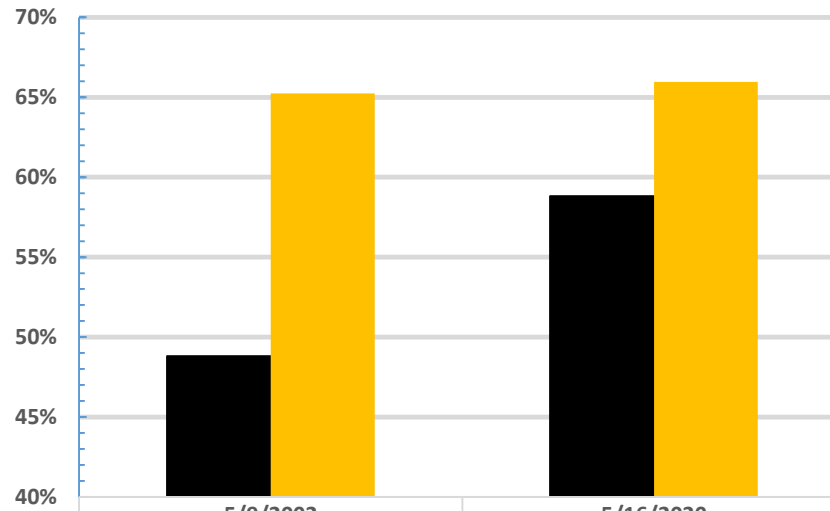

### Average Percent Occupancy in Nightly Rented Hotels, Condo-Hotels, and Campsites (HC-HCs) Horry County, S.C., USA

**Average Percent of Vacation Properties Reserved  
Four Days in Advance of the Date of Arrival  
Horry and Georgetown Counties, S.C., U.S.A.**

	5/9/2002	5/16/2020
■ Percent of units reserved four days in advance this year	48.80%	58.81%
■ Percent of units reserved four days in advance last year	65.23%	65.95%

## Average Percent Weekly Vacation Properties Reserved Horry and Georgetown Counties, S.C., USA

Date of Arrival	5/23/2020	5/30/2020	6/6/2020	6/13/2020
Reserved Two Weeks in Advance of Arrival Last Year	63.1%	61.8%	58.2%	77.7%
Current Reserved	55.6%	43.8%	57.6%	67.2%