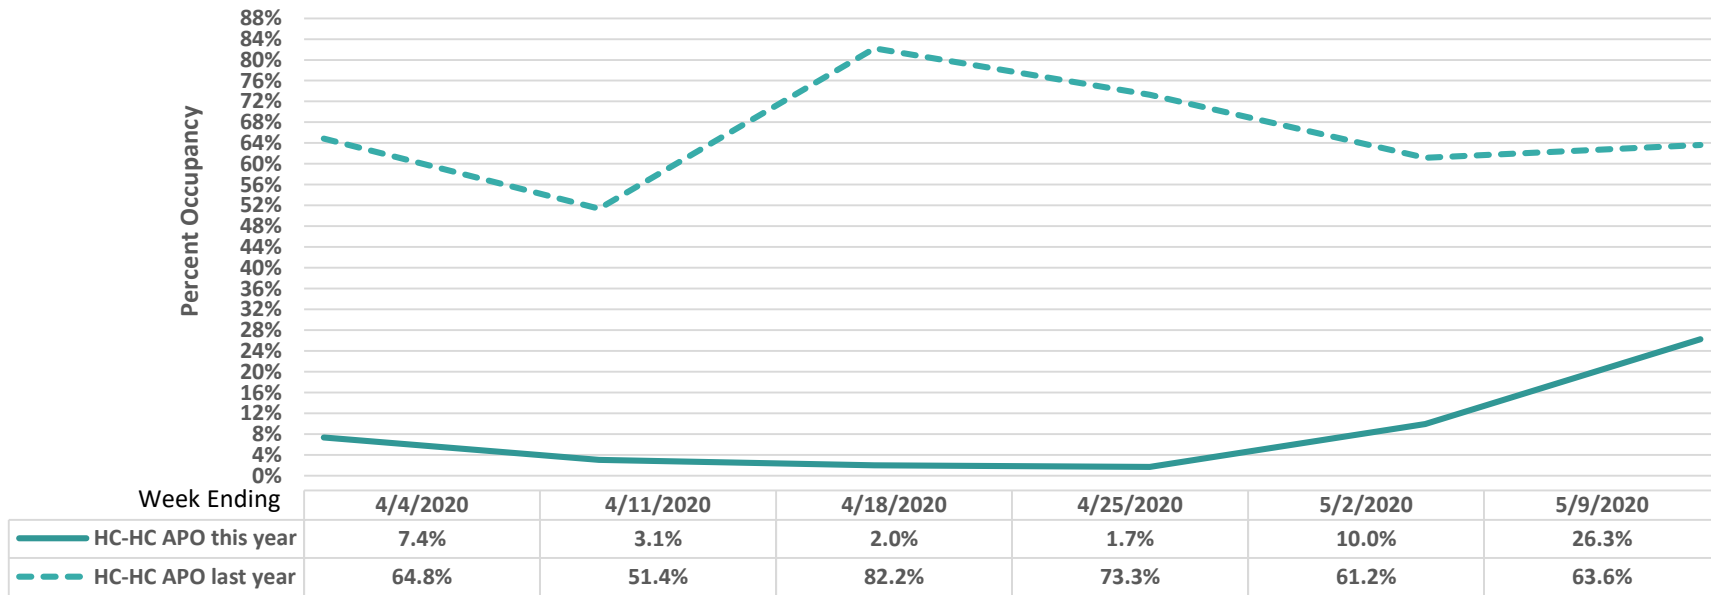

### Average Percent Occupancy in Nightly Rented Hotels, Condo-Hotels, and Campsites (HC-HCs) Horry County, S.C., USA

**Average Percent of Vacation Properties Reserved  
Four Days in Advance of the Date of Arrival  
Horry and Georgetown Counties, S.C., U.S.A.**

	5/9/2002	5/16/2020
■ Percent of units reserved four days in advance this year	48.80%	58.81%
■ Percent of units reserved four days in advance last year	65.23%	65.95%

## Average Percent Weekly Vacation Properties Reserved Horry and Georgetown Counties, S.C., USA

Date of Arrival	5/23/2020	5/30/2020	6/6/2020	6/13/2020
Reserved Two Weeks in Advance of Arrival Last Year	63.1%	61.8%	58.2%	77.7%
Current Reserved	55.6%	43.8%	57.6%	67.2%

### Average Percent Weekly Vacation Properties Reserved Horry and Georgetown Counties, S.C., USA

Date of Arrival	6/20/2020	6/27/2020	7/4/2020	7/11/2020	7/18/2020
Reserved one month in advance of arrival last year	82.2%	59.5%	56.0%	71.2%	61.2%
Currently reserved	69.7%	53.4%	64.8%	71.6%	67.9%