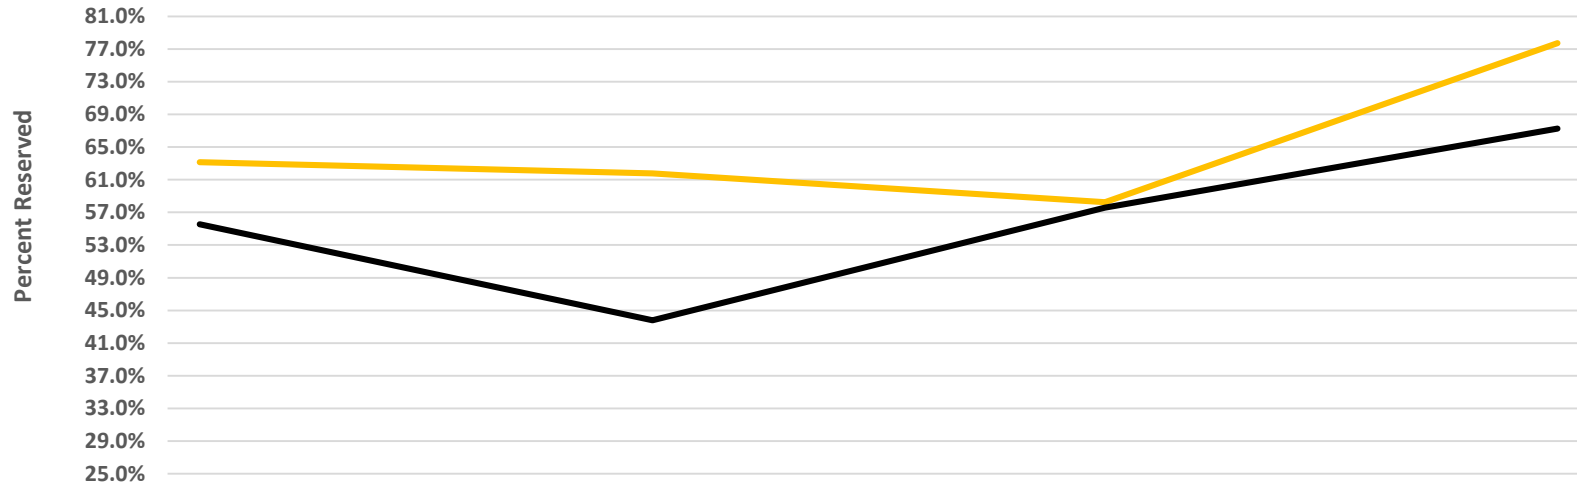

### Average Percent Occupancy in Nightly Rented Hotels, Condo-Hotels, and Campsites (HC-HCs) Horry County, S.C., USA

**Average Percent of Vacation Properties Reserved  
Four Days in Advance of the Date of Arrival  
Horry and Georgetown Counties, S.C., U.S.A.**

	5/9/2002	5/16/2020
■ Percent of units reserved four days in advance this year	48.80%	58.81%
■ Percent of units reserved four days in advance last year	65.23%	65.95%

## Average Percent Weekly Vacation Properties Reserved Horry and Georgetown Counties, S.C., USA

Date of Arrival	5/23/2020	5/30/2020	6/6/2020	6/13/2020
Reserved Two Weeks in Advance of Arrival Last Year	63.1%	61.8%	58.2%	77.7%
Current Reserved	55.6%	43.8%	57.6%	67.2%

### Average Percent Weekly Vacation Properties Reserved Horry and Georgetown Counties, S.C., USA

Date of Arrival	6/20/2020	6/27/2020	7/4/2020	7/11/2020	7/18/2020
Reserved one month in advance of arrival last year	82.2%	59.5%	56.0%	71.2%	61.2%
Currently reserved	69.7%	53.4%	64.8%	71.6%	67.9%