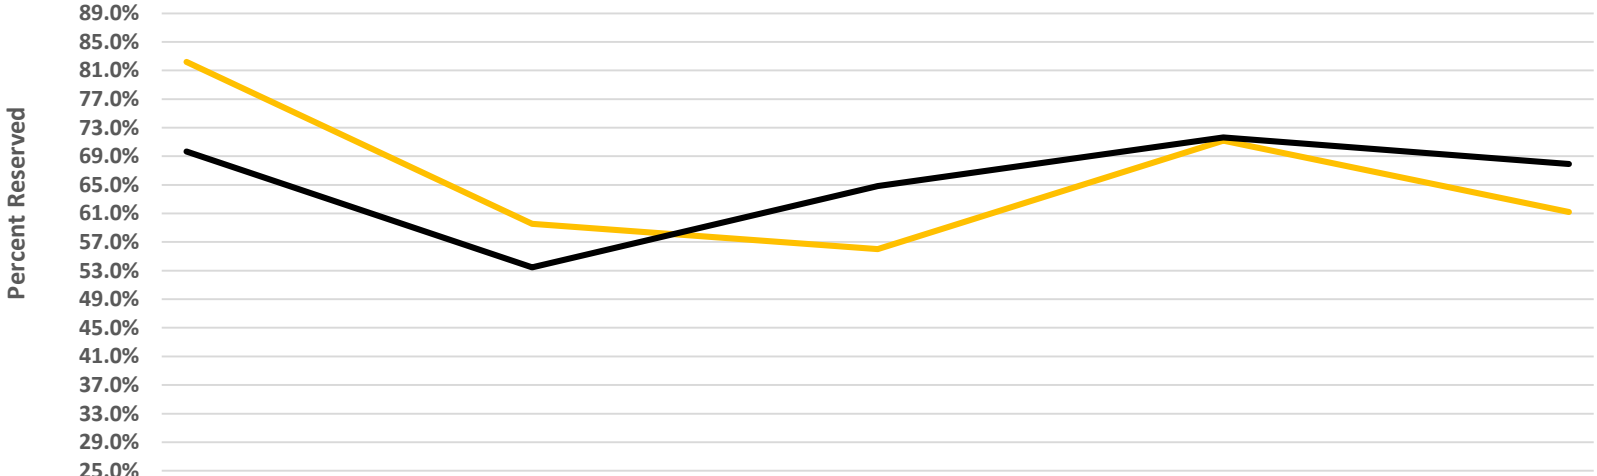

Average Percent Weekly Vacation Properties Reserved Horry and Georgetown Counties, S.C., USA

Date of Arrival	6/20/2020	6/27/2020	7/4/2020	7/11/2020	7/18/2020
Reserved one month in advance of arrival last year	82.2%	59.5%	56.0%	71.2%	61.2%
Currently reserved	69.7%	53.4%	64.8%	71.6%	67.9%