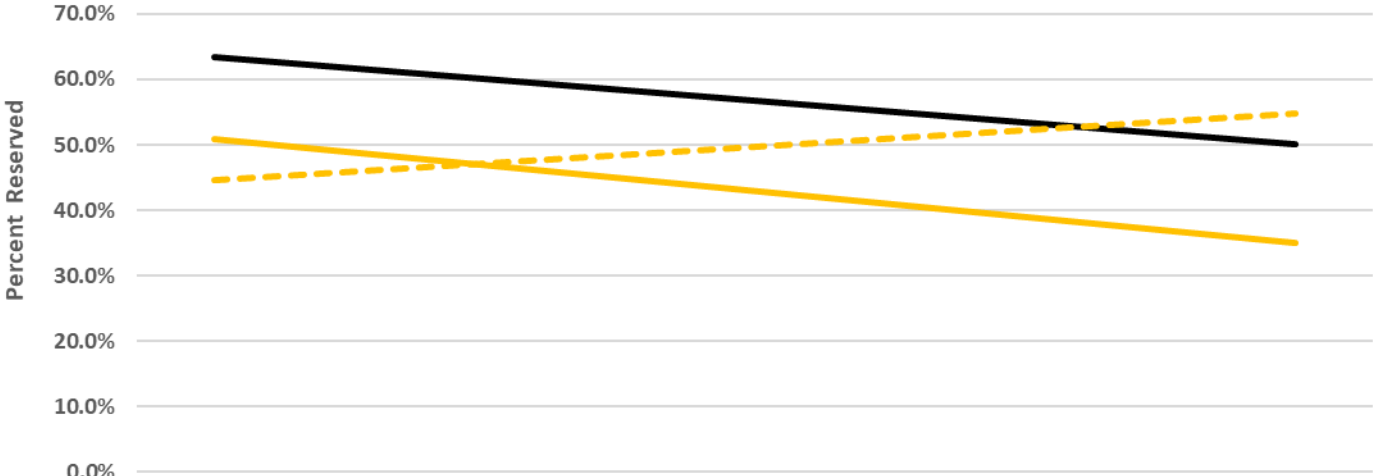

Average Percent Weekly Vacation Properties Reserved Horry and Georgetown Counties, S.C., USA

Clay Brittain Jr. Center for Resort Tourism
Damonte, L.T.