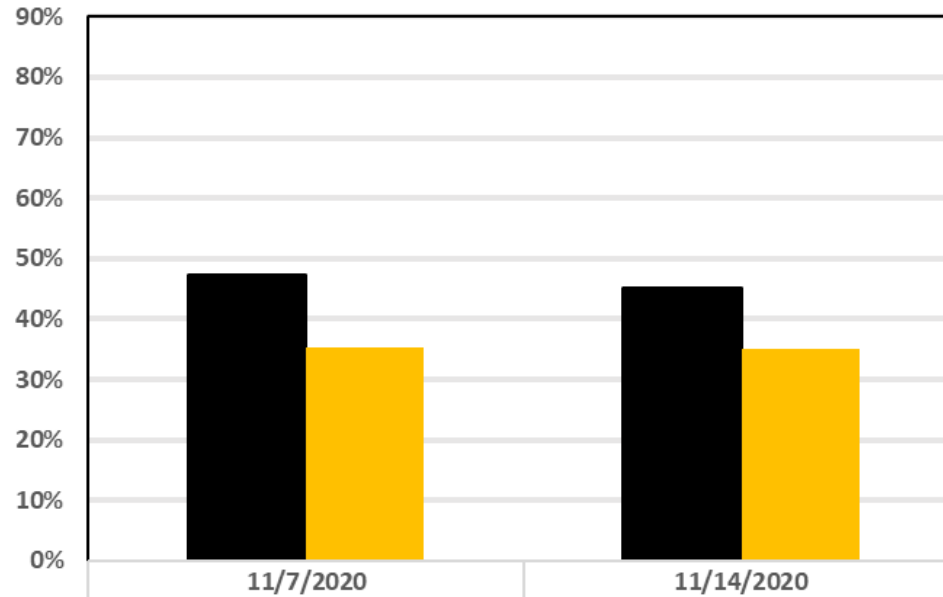

**Average Percent Occupancy in
Nightly Rented Hotels, Condo-Hotels, and Campsites (HC-HCs)
Horry County, S.C., USA**

Week Ending	10/3/2020	10/10/2020	10/17/2020	10/24/2020	10/31/2020	11/7/2020
HC-HC APO this year	62.8%	61.4%	61.5%	58.9%	47.4%	40.0%
HC-HC APO last year	61.0%	65.9%	66.5%	60.6%	43.4%	52.7%

**Average Percent of Vacation Properties Reserved
Four Days in Advance of the Date of Arrival
Horry and Georgetown Counties, S.C., U.S.A.**

	11/7/2020	11/14/2020	Date of Arrival
■ Percent of units reserved four days in advance this year	47.2%	45.3%	
■ Percent of units reserved four days in advance last year	35.3%	35.1%	