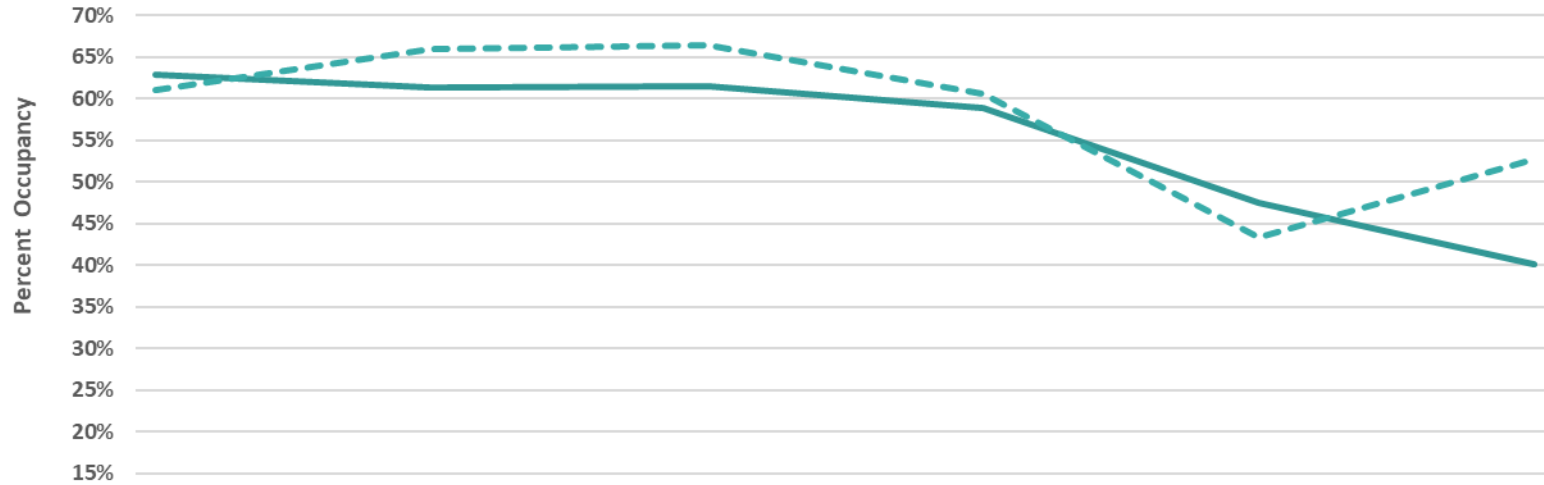

**Average Percent Occupancy in
Nightly Rented Hotels, Condo-Hotels, and Campsites (HC-HCs)
Horry County, S.C., USA**

Week Ending	10/3/2020	10/10/2020	10/17/2020	10/24/2020	10/31/2020	11/7/2020
HC-HC APO this year	62.8%	61.4%	61.5%	58.9%	47.4%	40.0%
HC-HC APO last year	61.0%	65.9%	66.5%	60.6%	43.4%	52.7%

**Average Percent of Vacation Properties Reserved
Four Days in Advance of the Date of Arrival
Horry and Georgetown Counties, S.C., U.S.A.**

	11/7/2020	11/14/2020	Date of Arrival
■ Percent of units reserved four days in advance this year	47.2%	45.3%	
■ Percent of units reserved four days in advance last year	35.3%	35.1%	