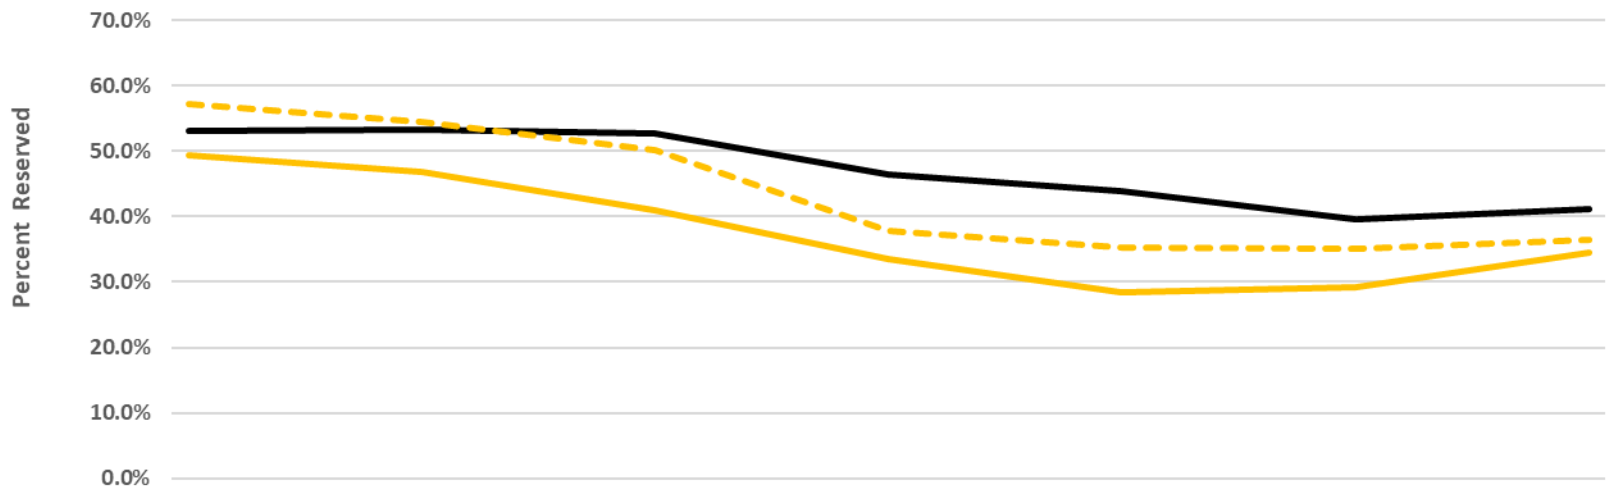

Average Percent Weekly Vacation Properties Reserved Horry and Georgetown Counties, S.C., USA

Clay Brittain Jr. Center for Resort Tourism
Damonte, L.T.