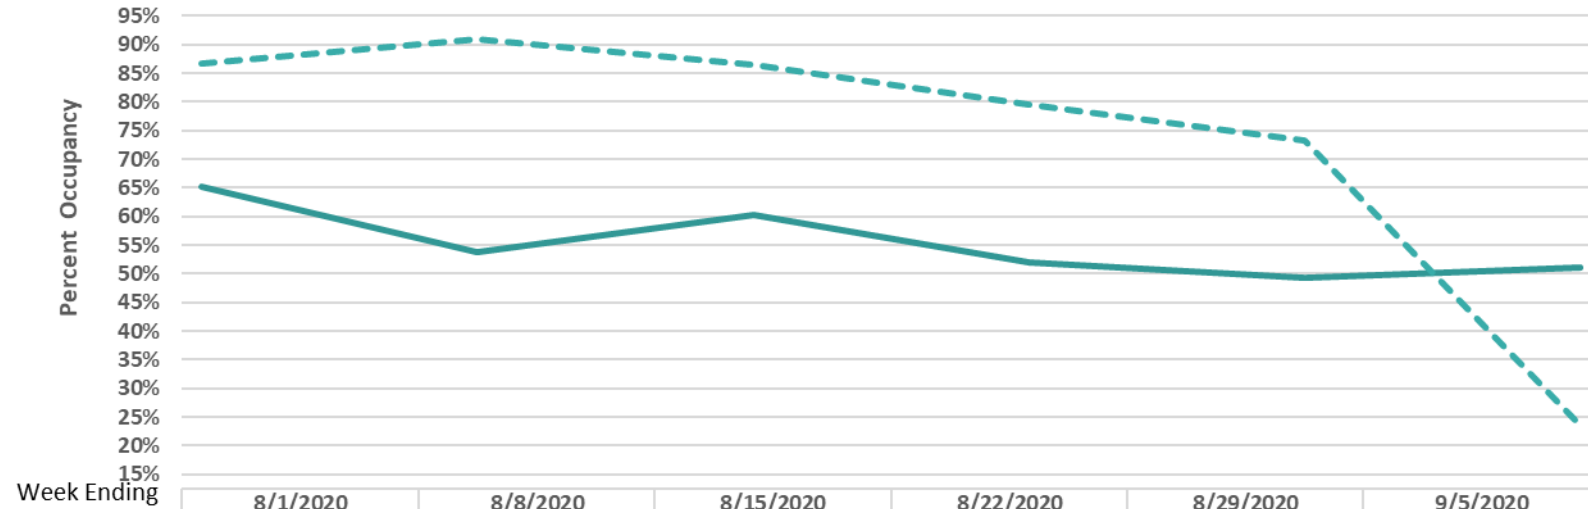

Average Percent Occupancy in Nightly Rented Hotels, Condo-Hotels, and Campsites (HC-HCs) Horry County, S.C., USA

Clay Brittain Jr. Center for Resort Tourism
Damonte, L.T.

**Average Percent of Vacation Properties Reserved
Four Days in Advance of the Date of Arrival
Horry and Georgetown Counties, S.C., U.S.A.**

Clay Brittain Jr. Center for Resort Tourism
Damonte, L.T.

Average Percent Weekly Vacation Properties Reserved Horry and Georgetown Counties, S.C., USA

Date of Arrival	9/19/2020	9/26/2020
— Reseved two weeks in advance of arrival last year	45.7%	43.8%
— Currently reserved	72.4%	65.4%
- - - Reserved four days in advance of arrival date last year	52.9%	50.6%