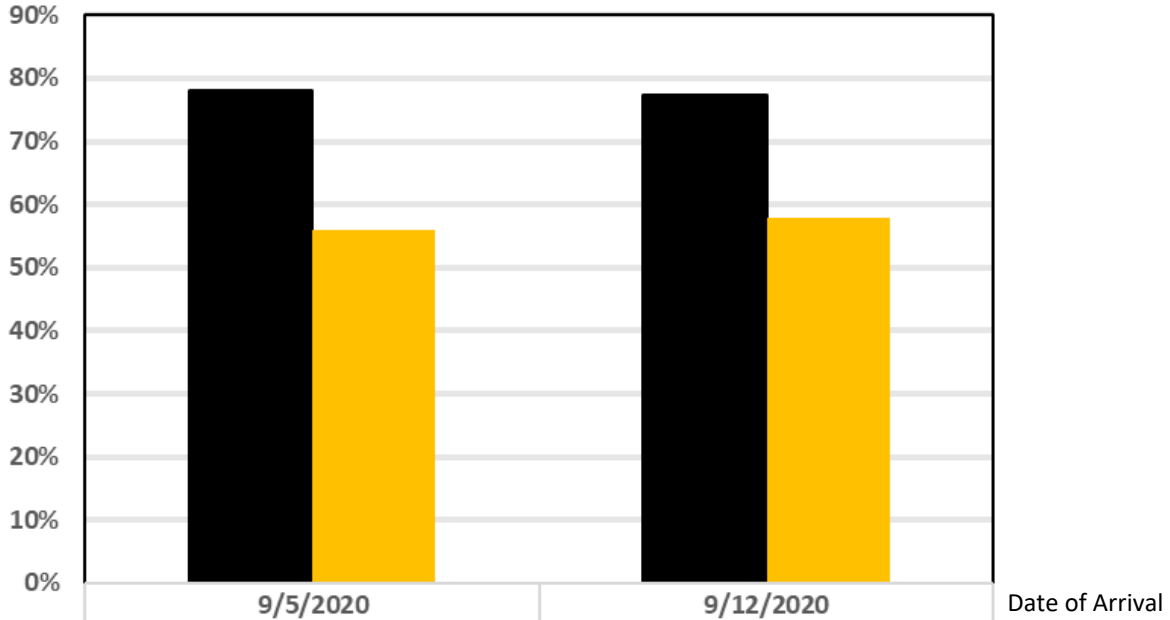

Average Percent Occupancy in Nightly Rented Hotels, Condo-Hotels, and Campsites (HC-HCs) Horry County, S.C., USA

Clay Brittain Jr. Center for Resort Tourism
Damonte, L.T.

**Average Percent of Vacation Properties Reserved
Four Days in Advance of the Date of Arrival
Horry and Georgetown Counties, S.C., U.S.A.**

Clay Brittain Jr. Center for Resort Tourism
Damonte, L.T.

Average Percent Weekly Vacation Properties Reserved Horry and Georgetown Counties, S.C., USA

Date of Arrival	9/19/2020	9/26/2020
— Reseved two weeks in advance of arrival last year	45.7%	43.8%
— Currently reserved	72.4%	65.4%
- - - Reserved four days in advance of arrival date last year	52.9%	50.6%