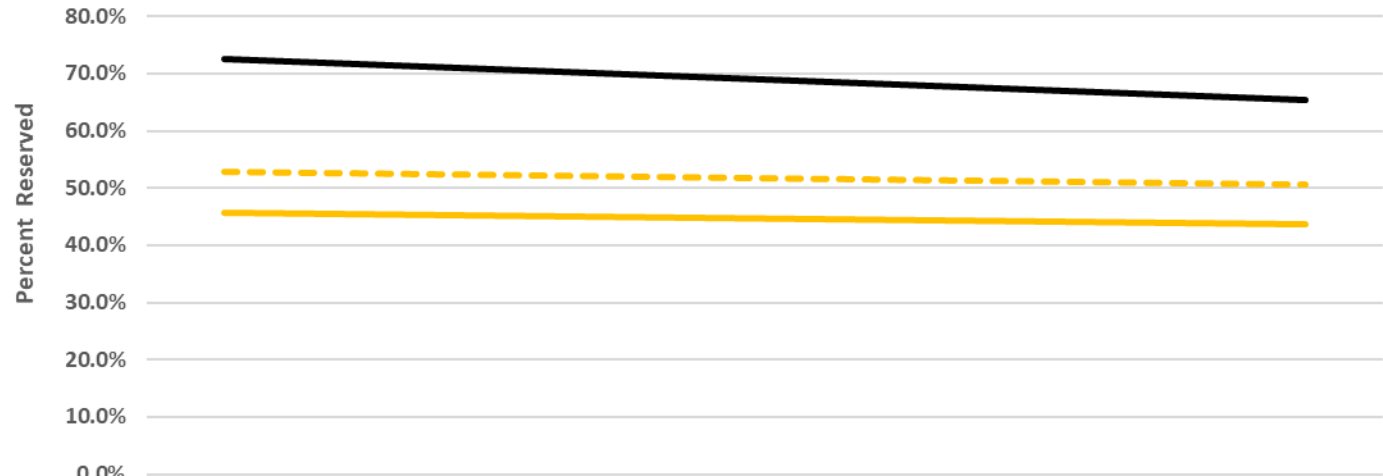

Average Percent Occupancy in Nightly Rented Hotels, Condo-Hotels, and Campsites (HC-HCs) Horry County, S.C., USA

Clay Brittain Jr. Center for Resort Tourism
Damonte, L.T.

**Average Percent of Vacation Properties Reserved
Four Days in Advance of the Date of Arrival
Horry and Georgetown Counties, S.C., U.S.A.**

Clay Brittain Jr. Center for Resort Tourism
Damonte, L.T.

Average Percent Weekly Vacation Properties Reserved Horry and Georgetown Counties, S.C., USA

Date of Arrival	9/19/2020	9/26/2020
— Reseved two weeks in advance of arrival last year	45.7%	43.8%
— Currently reserved	72.4%	65.4%
- - - Reserved four days in advance of arrival date last year	52.9%	50.6%