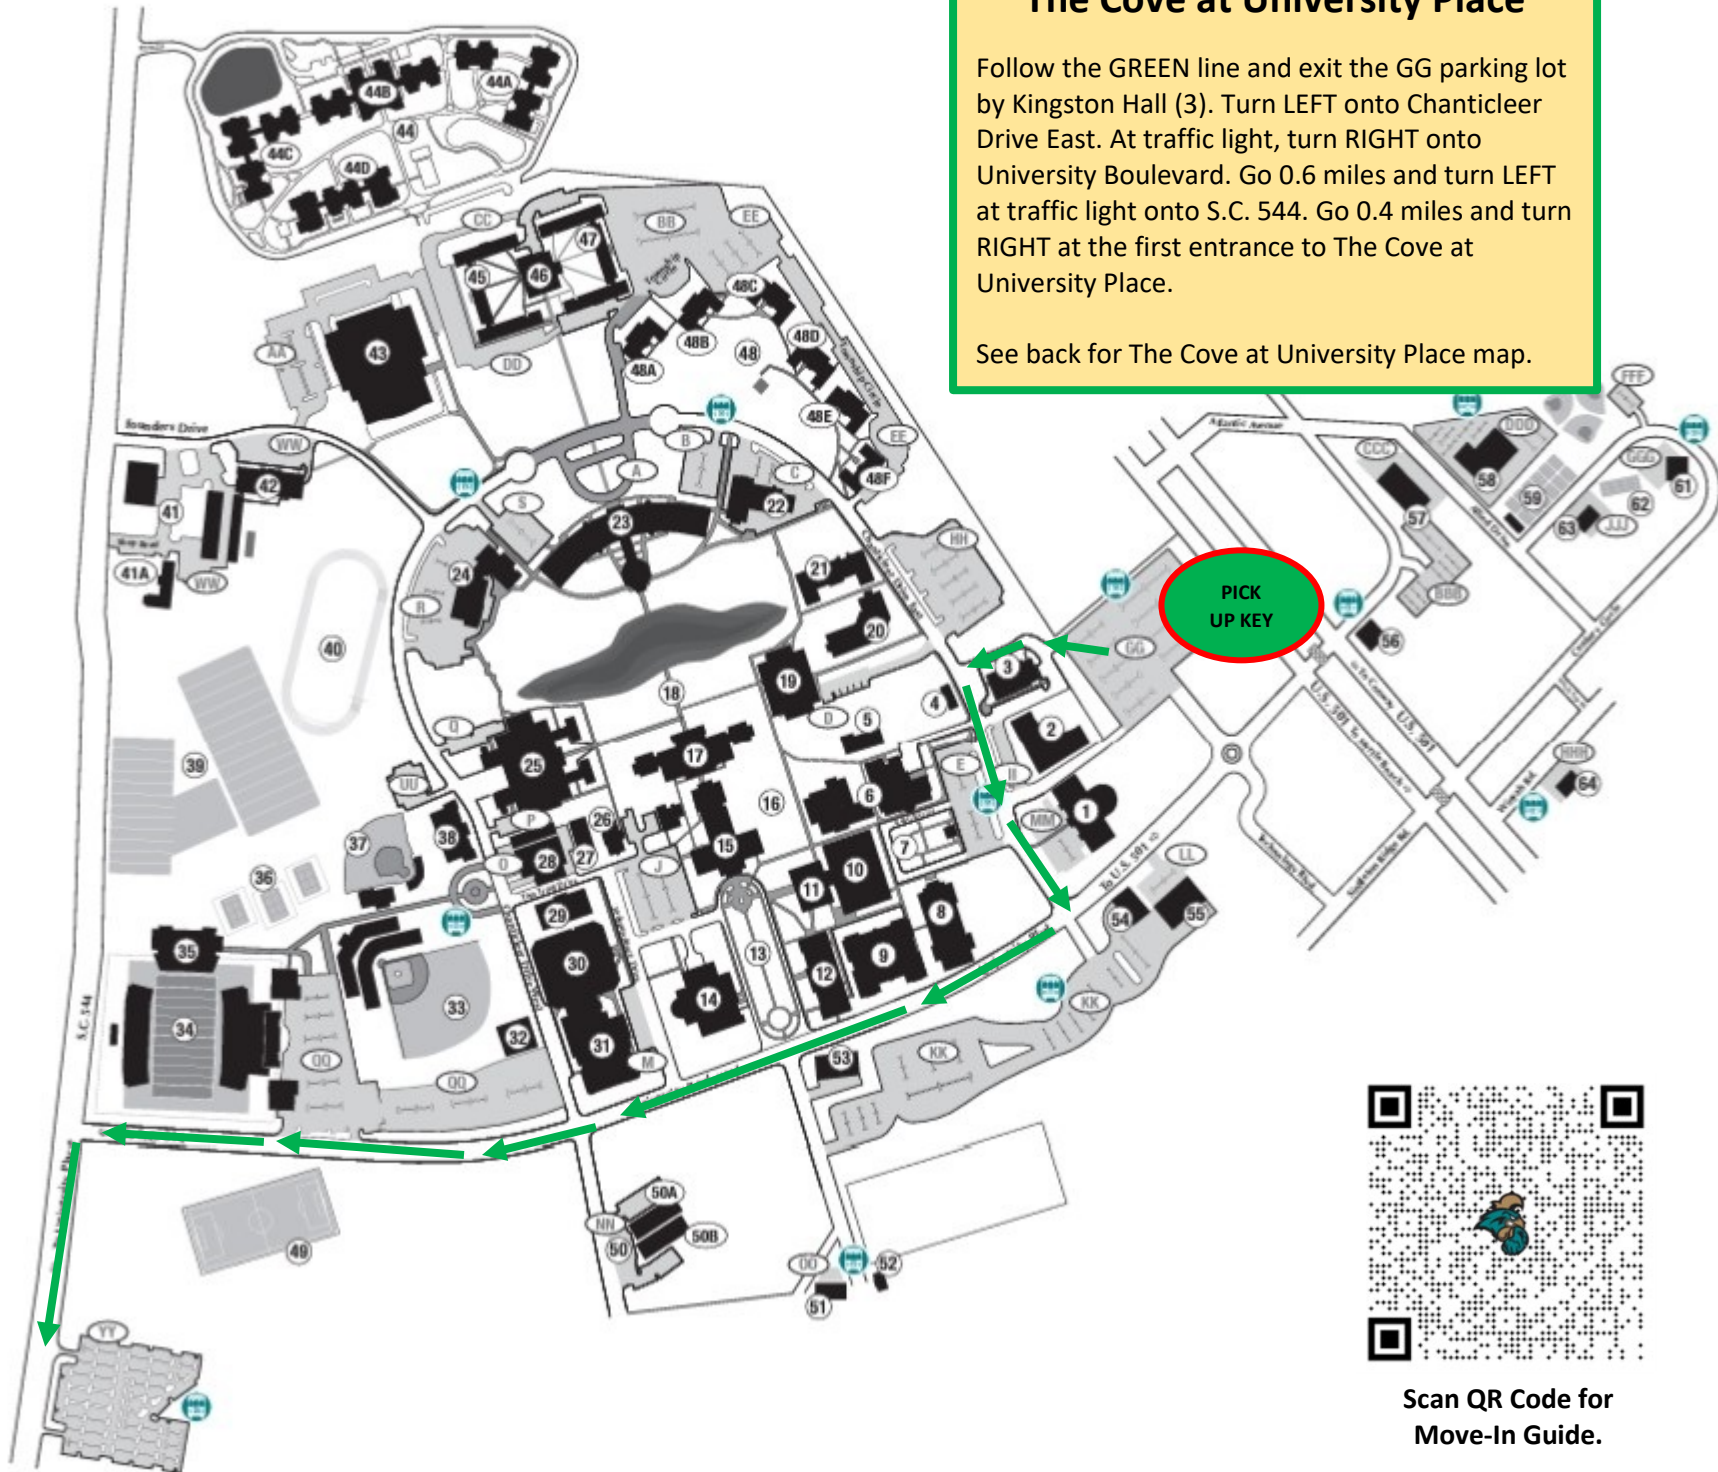

## The Cove at University Place

Follow the GREEN line and exit the GG parking lot by Kingston Hall (3). Turn LEFT onto Chanticleer Drive East. At traffic light, turn RIGHT onto University Boulevard. Go 0.6 miles and turn LEFT at traffic light onto S.C. 544. Go 0.4 miles and turn RIGHT at the first entrance to The Cove at University Place.

See back for The Cove at University Place map.

Scan QR Code for  
Move-In Guide.

From CCU

Enter Here

To Jackson Bluff Road

To University Place

1138  
(11-18)

1138  
(07-10)

1138  
(01-06)

1150  
(01-04)

1134  
(01-04)

1134  
(05-08)

1150  
(05-08)

1146  
(01-04)

1130  
(01-04)