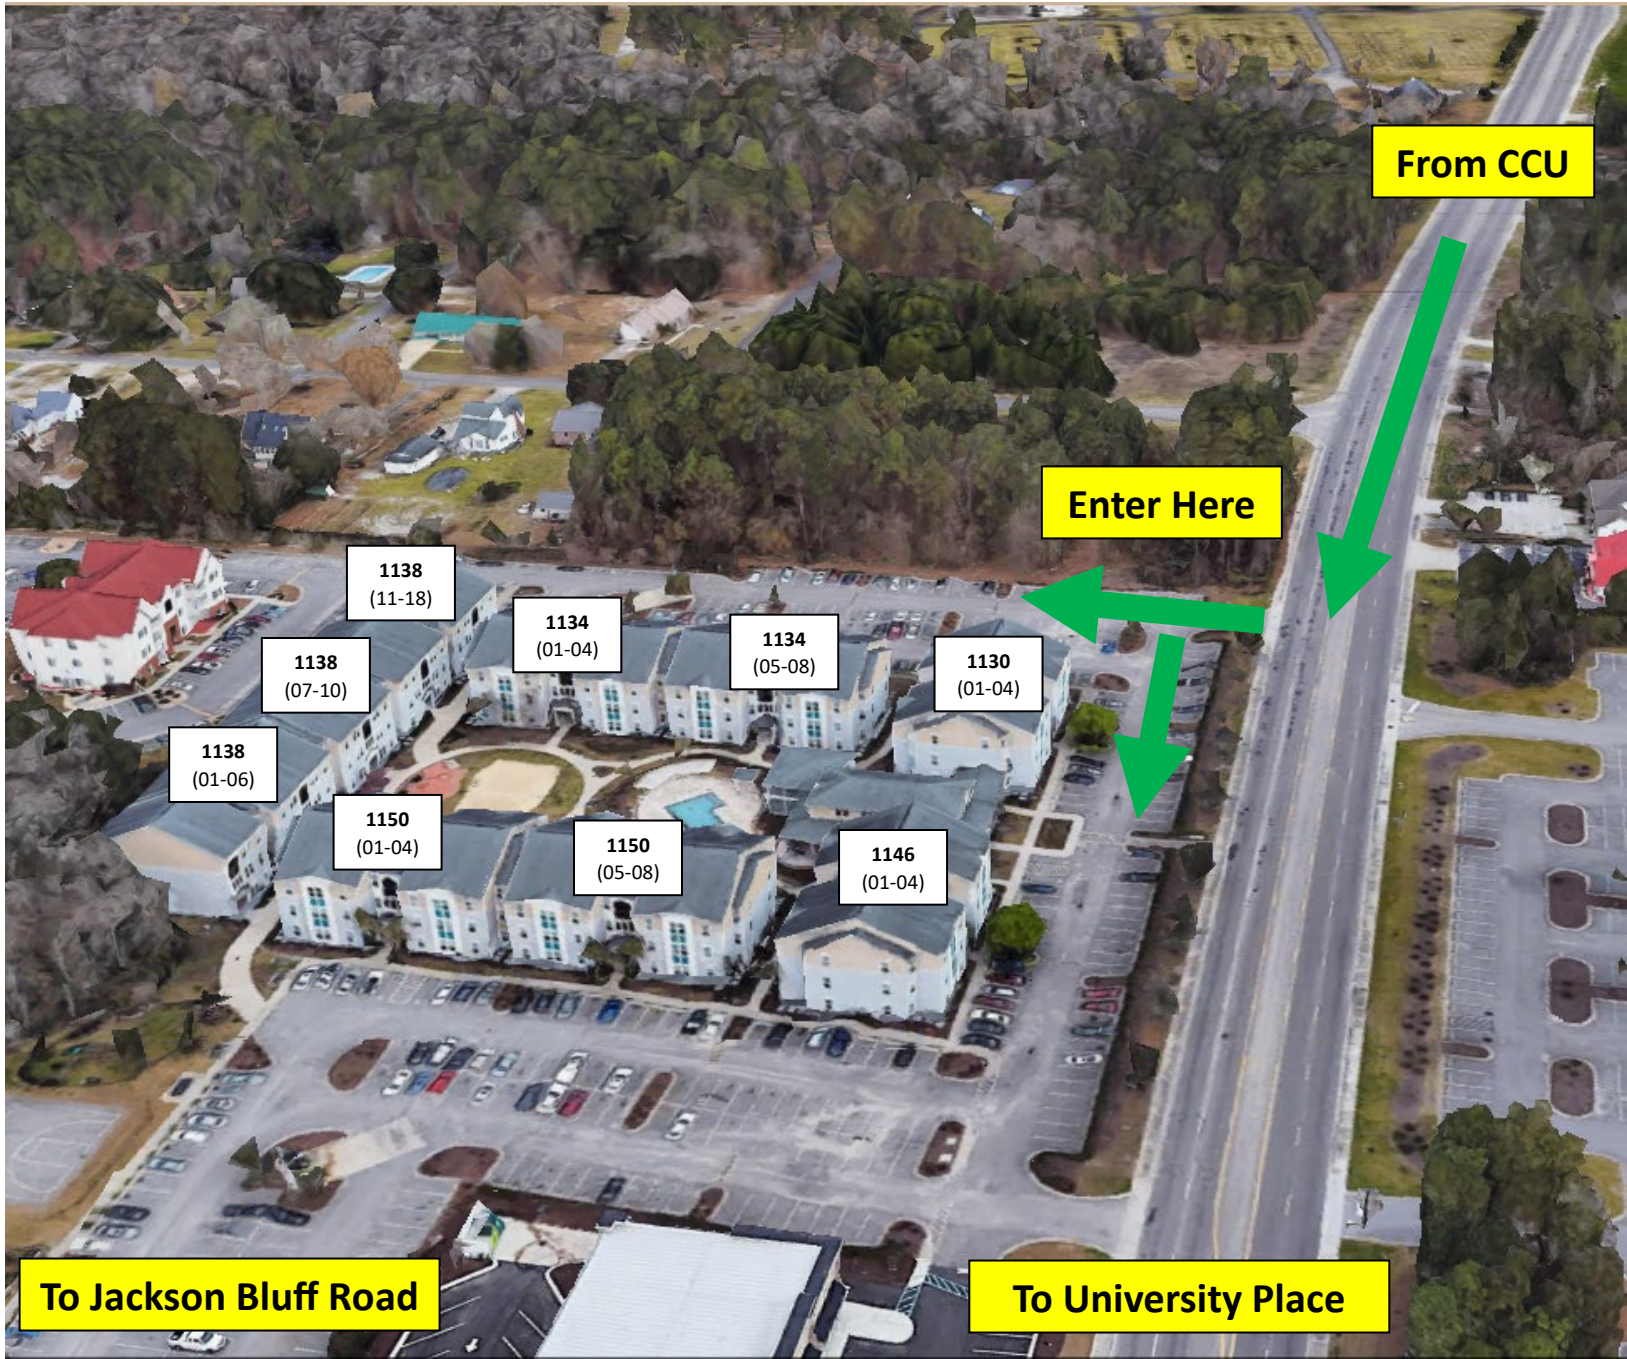

## The Cove at University Place

Follow the GREEN line and exit the GG parking lot by Kingston Hall (3). Turn LEFT onto Chanticleer Drive East. At traffic light, turn RIGHT onto University Boulevard. Go 0.6 miles and turn LEFT at traffic light onto S.C. 544. Go 0.4 miles and turn RIGHT at the first entrance to The Cove at University Place.

See back for The Cove at University Place map.

Scan QR Code for  
Move-In Guide.

From CCU

Enter Here

To Jackson Bluff Road

To University Place

1138  
(11-18)

1138  
(07-10)